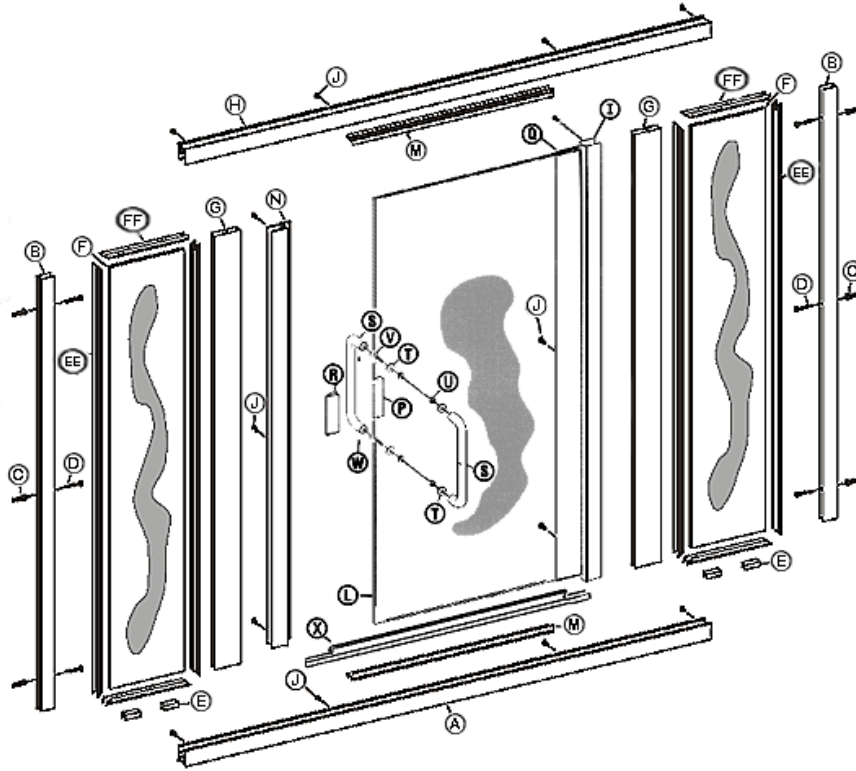

395CV – PANEL, DOOR, PANEL

STIKSTALL