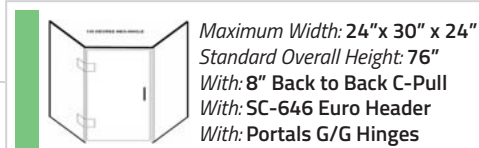

HG-NEO-76

HEAVEY GLASS NEO-ANGLE

GLASS	SILVER	MATTE BLACK	BRUSHED NICKEL	OIL RUBBED BRONZE
3/8" Clear Plate	1,952	2,094	1,974	2,048
3/8" Optiwhite	2,582	2,724	2,605	2,678
3/8" Bronze/Grey Plate	2,957	3,100	2,980	3,054
3/8" German New Antique	5,666	5,808	5,689	5,762
3/8" Glue Chip - Rolled	3,287	3,429	3,310	3,384
3/8" Rain	2,785	2,927	2,808	2,881
3/8" Reeded	2,834	2,976	2,857	2,931
3/8" Velour on Soda Lime	2,916	3,058	2,939	3,012
3/8" Velour on Starphire	4,141	4,283	4,164	4,237

Add: EnduroShield to both surfaces 251