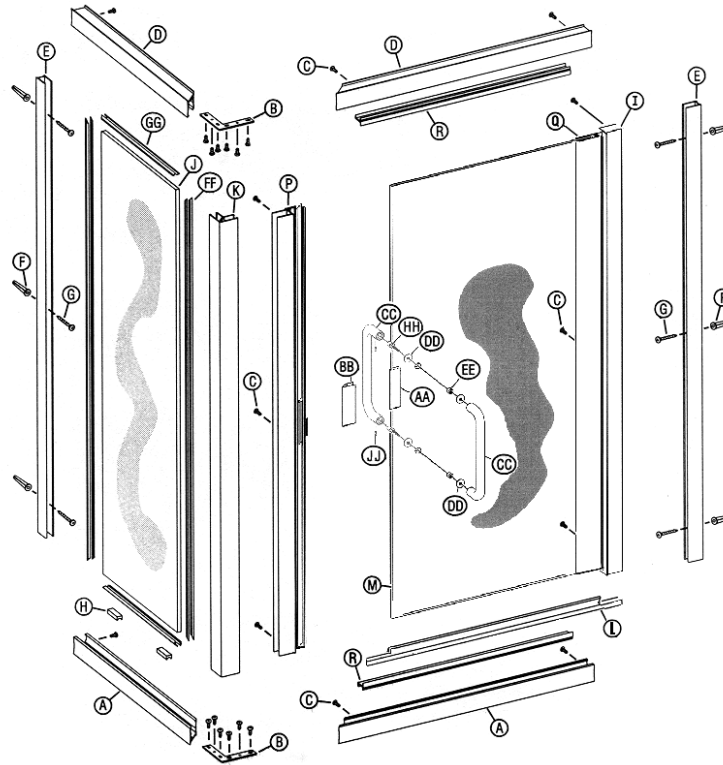

392CV – DOOR & RETURN PANEL