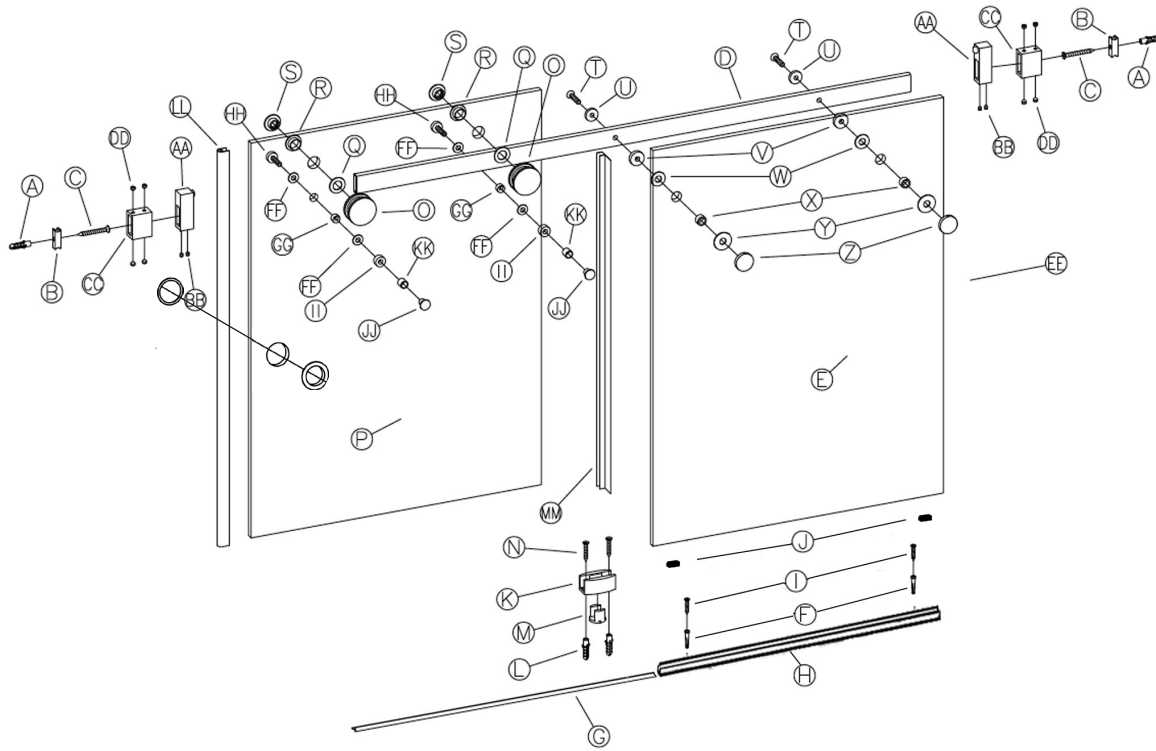

PL70

SLIDING

PARTS LIST

- A. Wall Mount Anchor
- B. Wall Mount Block
- C. 1/4" x 2" Wall Mount Screw
- D. Header Bar
- E. Fixed Panel
- F. Channel Anchor
- G. Threshold
- H. SC 658 Channel
- I. Glass Channel Screw
- J. Setting Block
- K. Center Guide
- L. Center Guide Anchor
- M. Center Guide Insert
- N. Center Guide Screw
- O. Roller
- P. Door Glass
- Q. Roller Plastic Washer
- R. Roller Bushing
- S. Roller Cap
- T. Glass Mount Screw
- U. Glass Mount Retainer (Inner)
- V. Glass Mount Spacer
- W. Small Plastic Washer
- X. Glass Insert
- Y. Large Plastic Washer
- Z. Glass Mount End Cap
- AA. Stopper
- BB. Stopper Set Screw
- CC. Wall Mount Sleeve
- DD. Wall Mount Set Screw
- EE. Wet Glazed
- FF. Anti-Jump Plastic Washer
- GG. Anti-Jump Glass Insert

PARTS LIST

- HH. Anti-Jump Main Shaft
- II. Anti-Jump Spacer
- JJ. Anti-Jump End Cap
- KK. Anti-Jump Sleeve
- LL. V-Seal
- MM. Panel Seal

CALCULATIONS

- Maximum allowable width of unit = 72"
- Maximum allowable height of unit = 80"