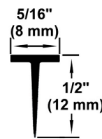

TW \"T\" Wipe