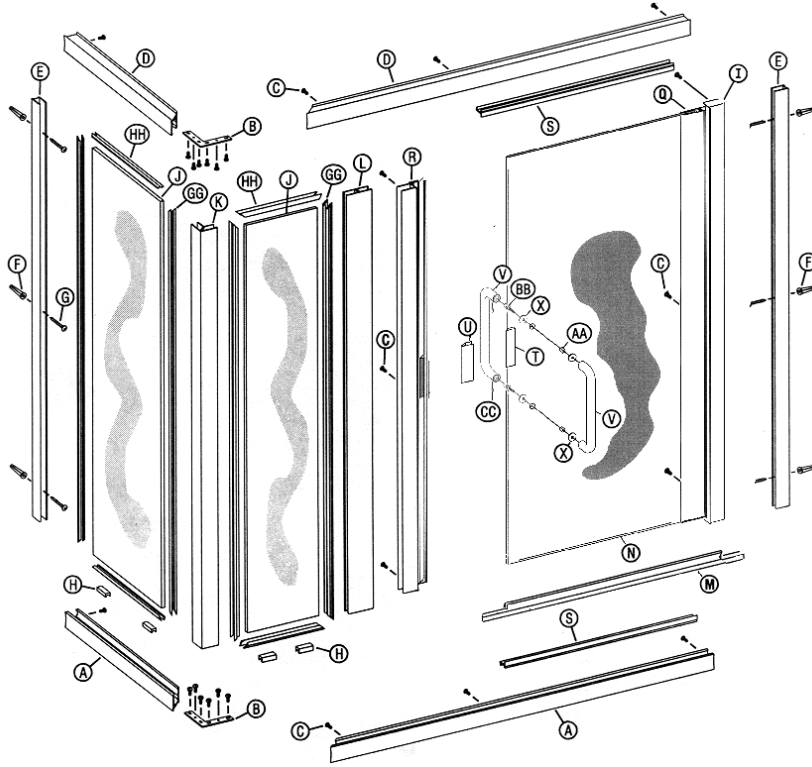

393CV – DOOR, PANEL & RETURN