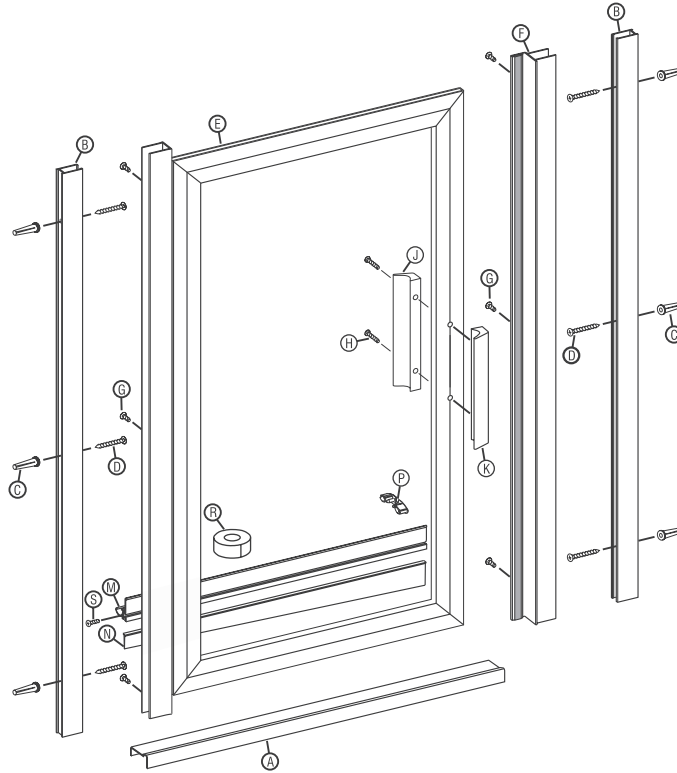

700C – FRAMED CONTINUOUS HINGE

PIVOT & HINGE