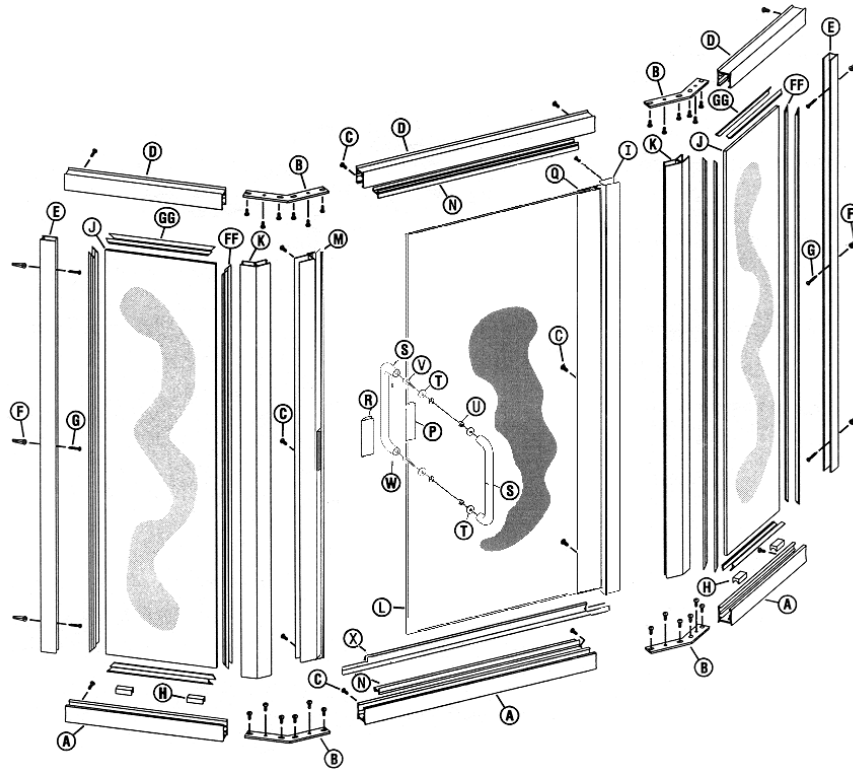

394CV – NEO-ANGLE