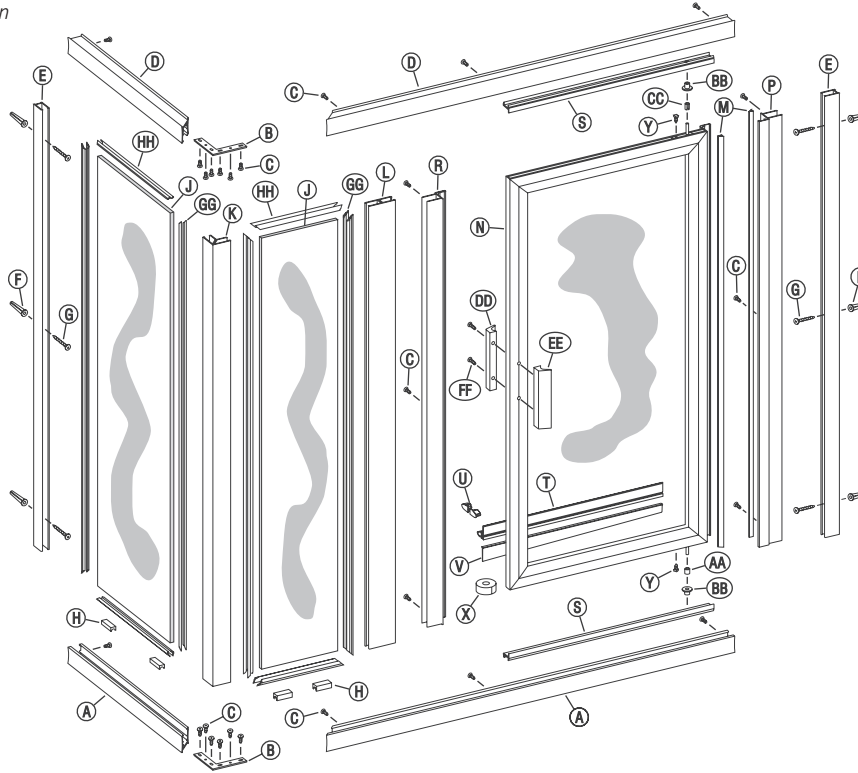

793 – DOOR, PANEL & RETURN

Shown in pivot configuration