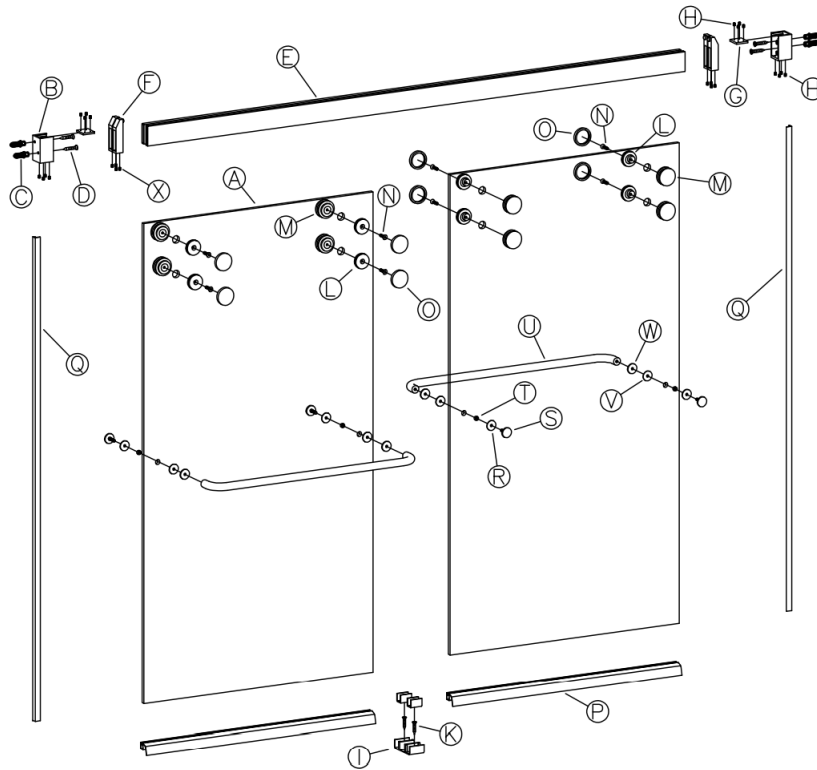

PL50

SLIDING

PARTS LIST

- A. 2 Door Panel
- B. 2 Wall Mount Bracket
- C. 4 Wall Anchor
- D. 4 Wall Mount Bracket Screw
- E. 1 Header Bar
- F. 4 Stopper
- G. 2 Wall Mount Cover
- H. 8 Wall Mount Set Screw
- I. 1 Center Guide
- J. 2 Center Guide Insert
- K. 2 Center Guide Screw
- L. 8 Roller Cap
- M. 8 Roller
- N. 8 Roller Screw
- O. 8 Roller Cover
- P. 2 Bottom Seal
- Q. 2 V-Seal
- R. 4 Large Hole Plastic Washer
- S. 4 End Cap
- T. 4 Plastic Inserts
- U. 2 Towel Bar
- V. 4 Small Hole Plastic Washer
- W. 4 Metal Washer
- X. 8 Stopper Set Screw

CALCULATIONS

Maximum allowable width of unit = 72"
Maximum allowable height of unit = 80"