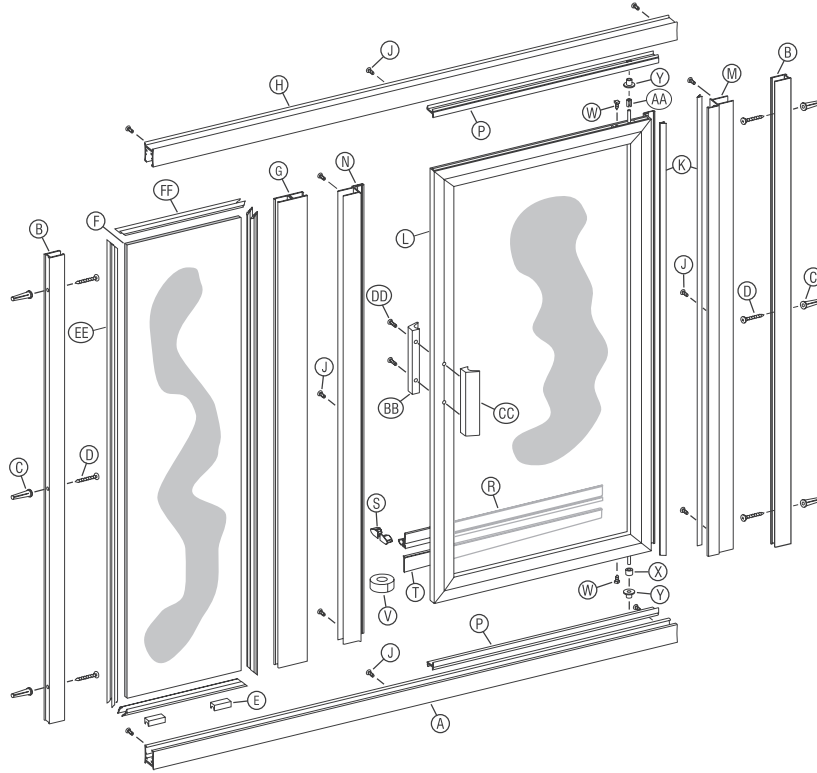

791 – DOOR & PANEL

Shown in pivot configuration