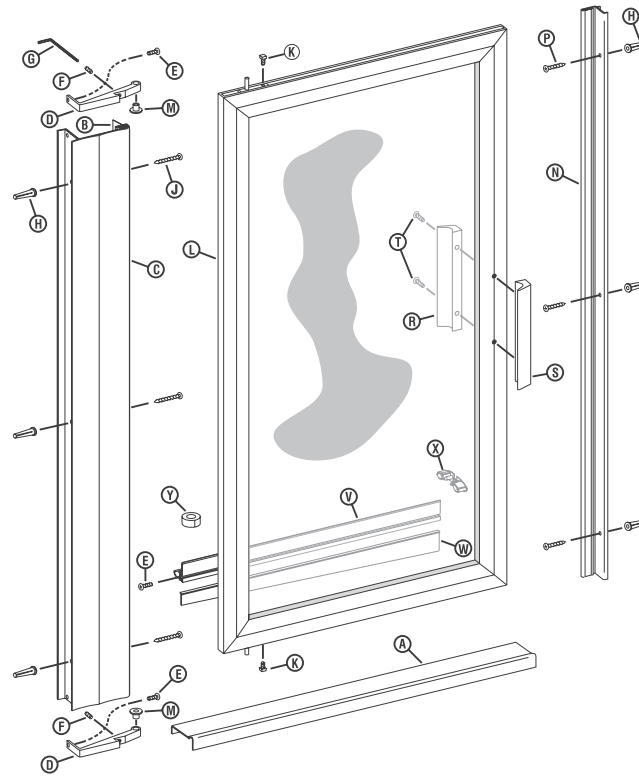

738 – FRAMED PIVOT