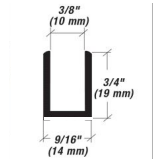

SC-658 U Channel