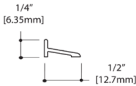

SC-825 Threshold