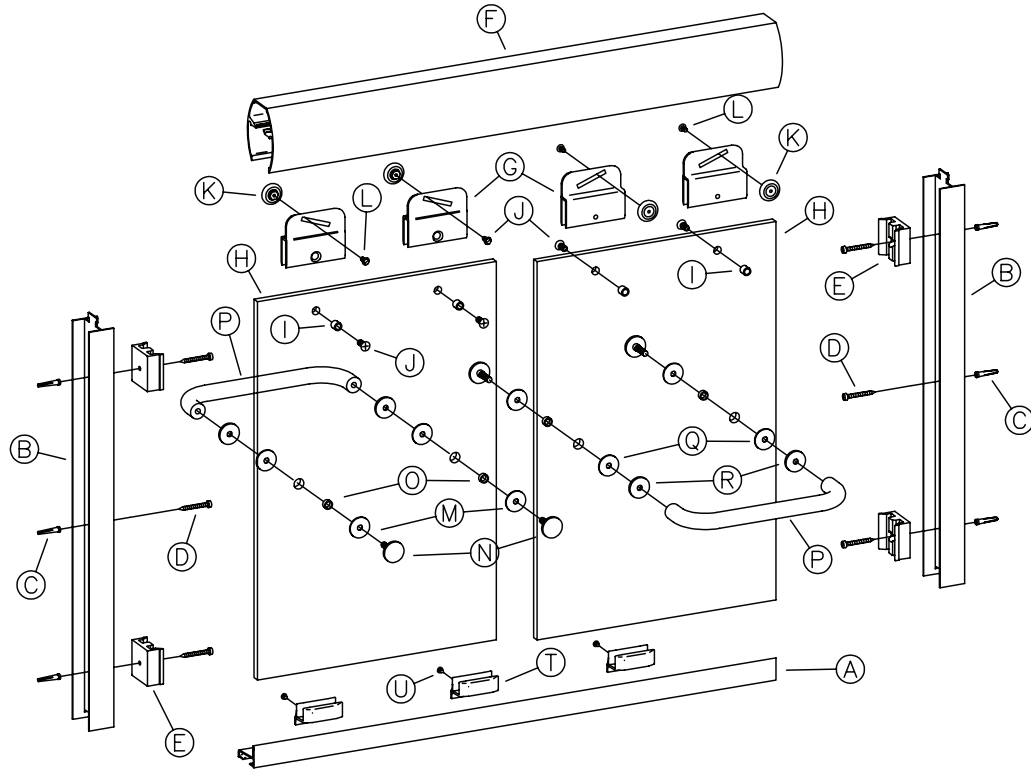

1040 / 1050

PARTS LIST

- A. 1 SC-624 Track
- B. 2 SC-800 Wall Jambs
- C. 6 Wall Anchors
- D. 6 #8 x 1 1/2" Truss Head Screws
- E. 4 Jamb Bumpers
- F. 1 SC-623 Header
- G. 4 Hanger Brackets
- H. 2 Glass Door Panels
- I. 4 Nylon Bushing
- J. 4 1/4" x 5/8" Flat Head Screws
- K. 4 Roller Bearings
- L. 4 #8 x 3/8" Hex Head Screws
- M. 4 Large Hole Plastic Washers
- N. 4 End Caps
- O. 4 Glass Inserts
- P. 2 Towel Bars
- Q. 4 Small Hole Plastic Washers
- R. 4 Metal Washers
- S. 1 Wrench (Not Shown)
- T. 3 Clear Panel Guides
- U. 3 #6 x 3/8" Pan Head Screws
- V. 1 Vinyl Silencer

CALCULATIONS

- Maximum allowable width of unit = 66 (@ 71 1/4 tall)
- Maximum allowable height of unit = 77 3/8 (@ 60 wide)