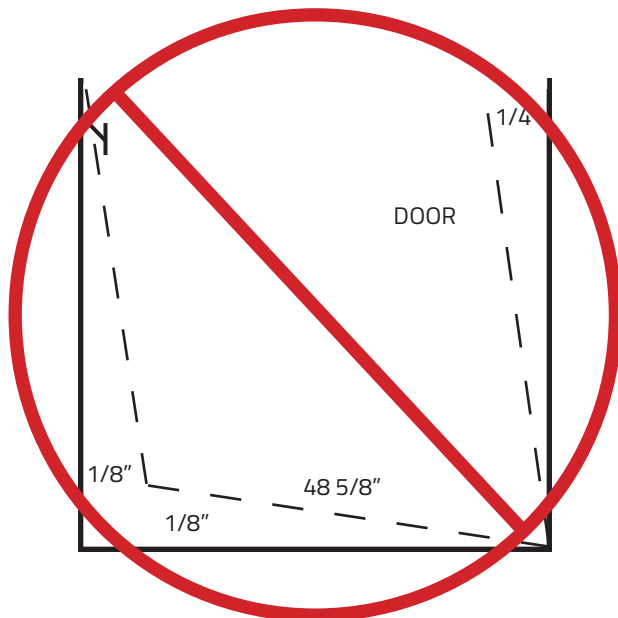

WISCONSIN SHOWER DOOR FABRICATION OPTIONS

CUSTOM FABRICATION - Custom enclosures are completely fabricated to field measurements that are *provided with a drawing*. With a custom enclosure, both the width and height can be customized. Standard heights and cost for cut down are provided per model. Please refer to detail at each heading for the series of enclosure selection.

*Heavy Glass Enclosures are considered custom fabrication, incl. PL-series.

*Use of fills in any enclosure requires custom fabrication multiplier.

STANDARD FABRICATION - Standard enclosures are fabricated to the given width and are available in a standard height. Header & curb or header track are left long with no fabrication. Standard heights and cost for cut down are provided per model.

*1040 & 1050 Sliding Enclosures are available in standard fabrication.

Enclosures must specify Custom or Standard configuration during time of order.

Contact your sales representative Randy at (414) 828-4957 or Mike at (920) 517-2737 for your pricing multipliers.

CUSTOM FABRICATION MULTIPLIER

STANDARD FABRICATION MULTIPLIER

OUT OF SQUARE DRAWING REQUIREMENTS SHOWER DOORS

All dimensions provided are to be centerline dimensions.