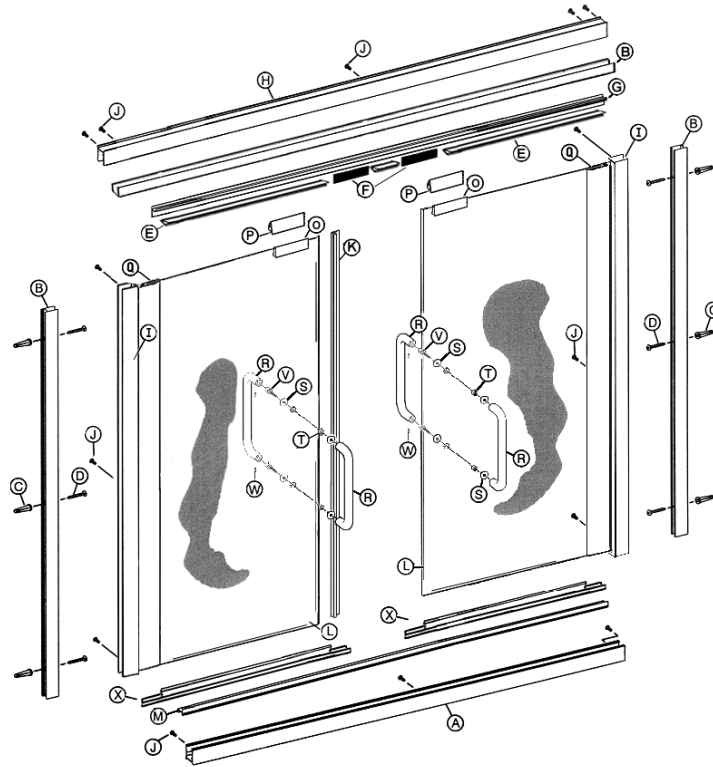

396CV-PS – FRENCH DOORS