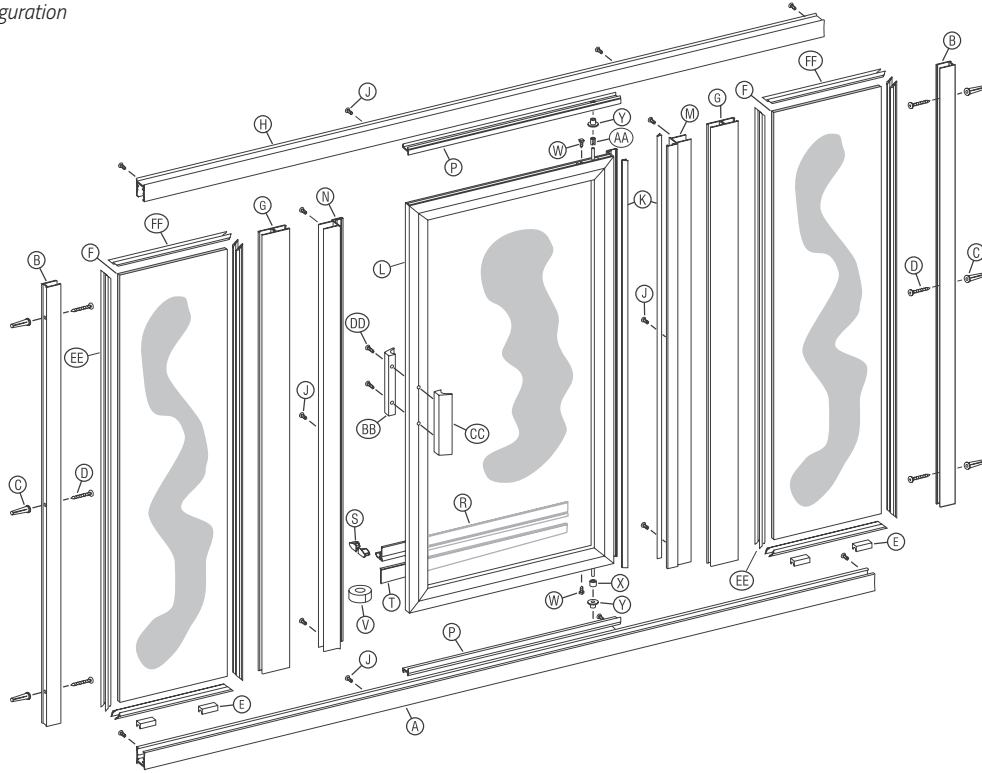

795 – PANEL, DOOR, PANEL

Shown in pivot configuration