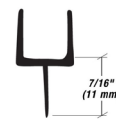

PBRI-38 Bottom Rail