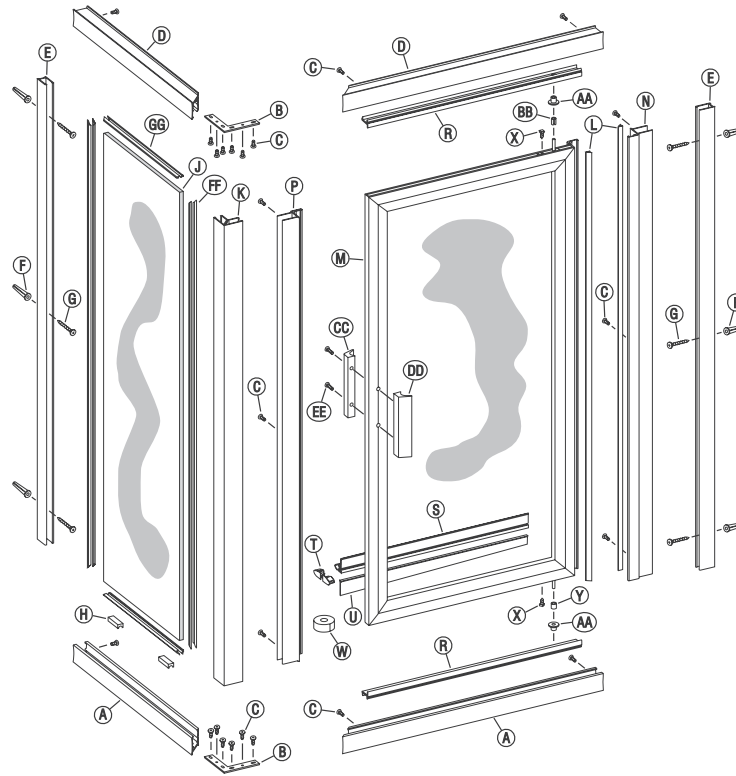

792 – DOOR & RETURN PANEL

Shown in pivot configuration