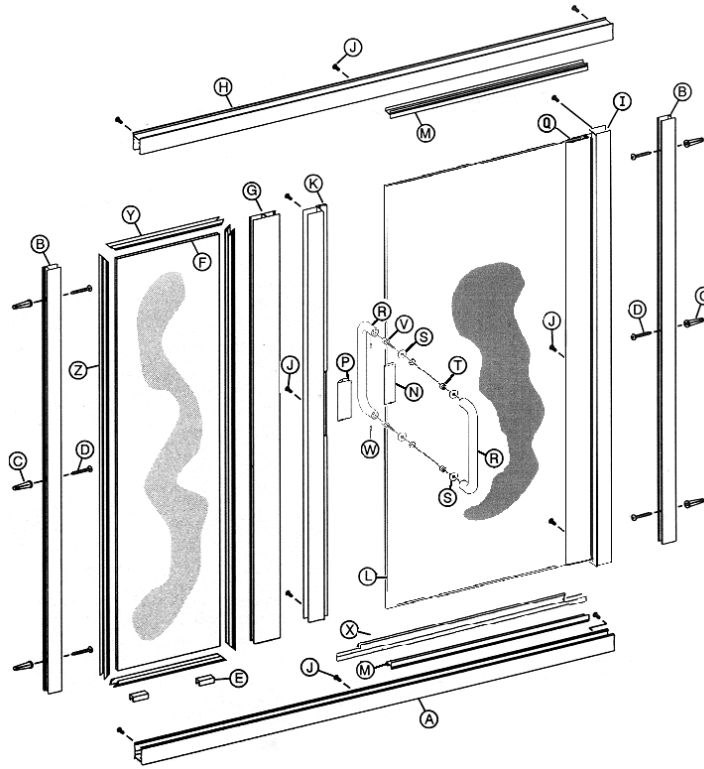

391CV – DOOR & PANEL

STIKSTALL