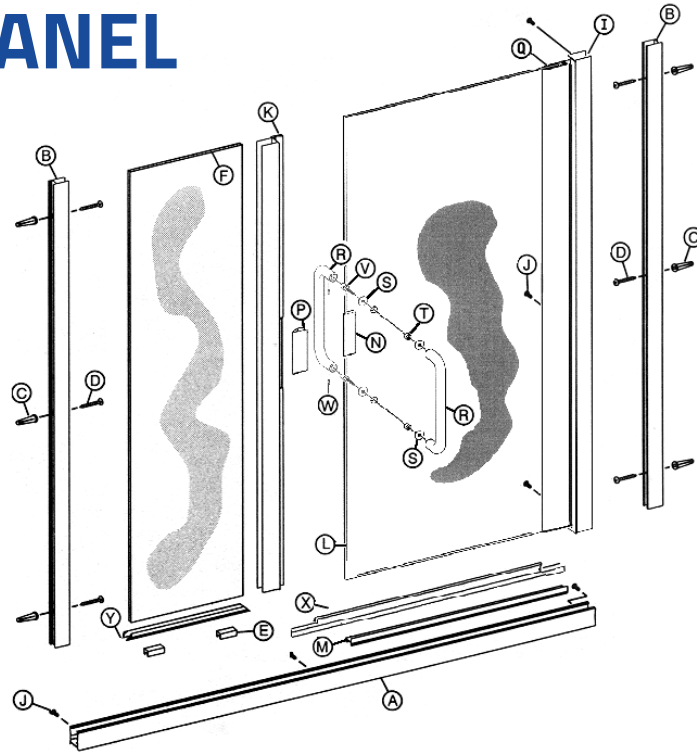

391CV HYBRID – HEADERLESS DOOR & PANEL