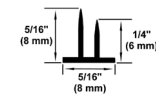

DFS Double Fin Seal