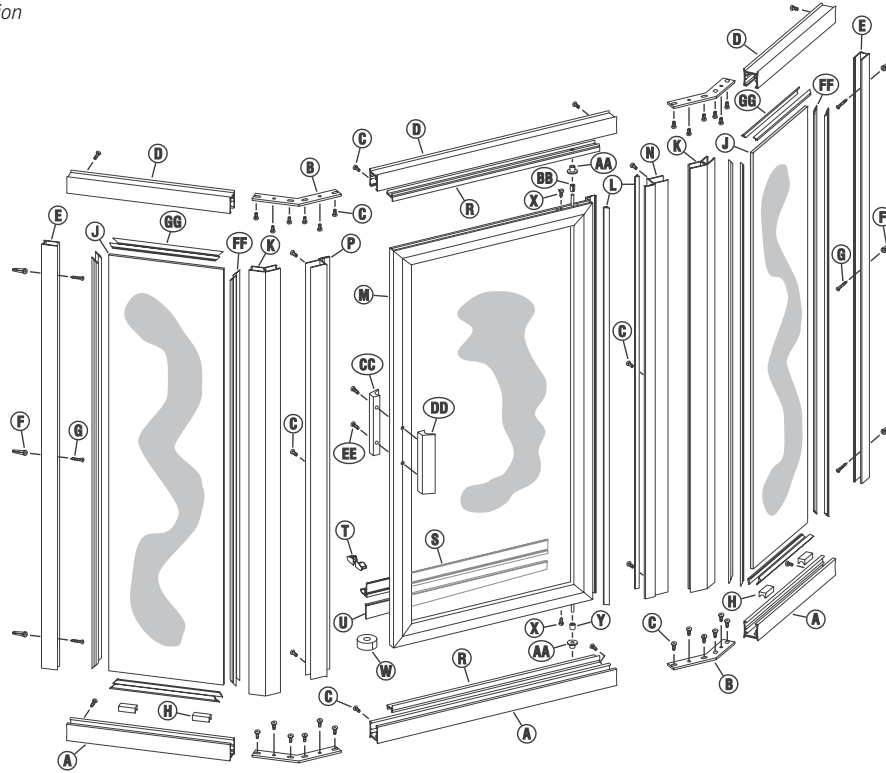

794 – NEO-ANGLE

Shown in pivot configuration