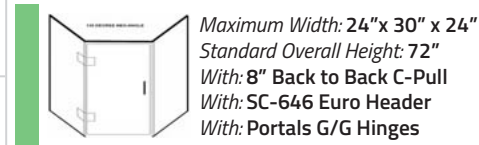

HEAVY GLASS

HG-NEO-72

HEAVEY GLASS NEO-ANGLE

GLASS	SILVER	MATTE BLACK	BRUSHED NICKEL	OIL RUBBED BRONZE
3/8" Clear Plate	1,902	2,032	1,924	1,998
3/8" Optiwhite	2,500	2,630	2,523	2,596
3/8" Bronze/Grey Plate	2,856	2,986	2,879	2,952
3/8" German New Antique	5,426	5,556	5,448	5,522
3/8" Glue Chip - Rolled	3,169	3,299	3,192	3,265
3/8" Rain	2,692	2,822	2,715	2,788
3/8" Reeded	2,739	2,870	2,762	2,835
3/8" Velour on Soda Lime	2,817	2,947	2,839	2,913
3/8" Velour on Starphire	3,979	4,109	4,002	4,075

Add: EnduroShield to both surfaces 238