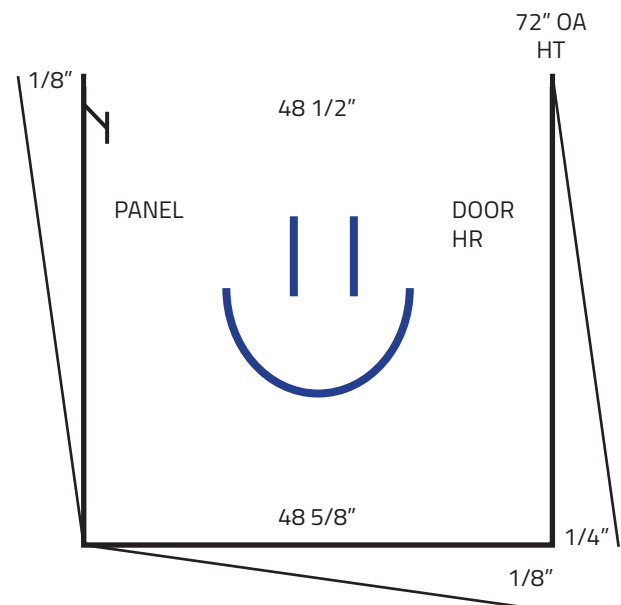

WISCONSIN SHOWER DOOR FABRICATION OPTIONS

CUSTOM FABRICATION - Custom enclosures are completely fabricated to field measurements that are *provided with a drawing*. With a custom enclosure, both the width and height can be customized. Standard heights and cost for cut down are provided per model. Please refer to detail at each heading for the series of enclosure selection.

*Heavy Glass Enclosures are considered custom fabrication, incl. PL-series.

*Use of fills in any enclosure requires custom fabrication multiplier.

STANDARD FABRICATION - Standard enclosures are fabricated to the given width and are available in a standard height. Header & curb or header track are left long with no fabrication. Standard heights and cost for cut down are provided per model.

*1040 & 1050 Sliding Enclosures are available in standard fabrication.

Enclosures must specify Custom or Standard configuration during time of order.

Contact your sales representative Randy at (414) 828-4957 or Mike at (920) 517-2737 for your pricing multipliers.

CUSTOM FABRICATION MULTIPLIER

STANDARD FABRICATION MULTIPLIER

OUT OF SQUARE DRAWING REQUIREMENTS SHOWER DOORS

All dimensions provided are to be centerline dimensions.