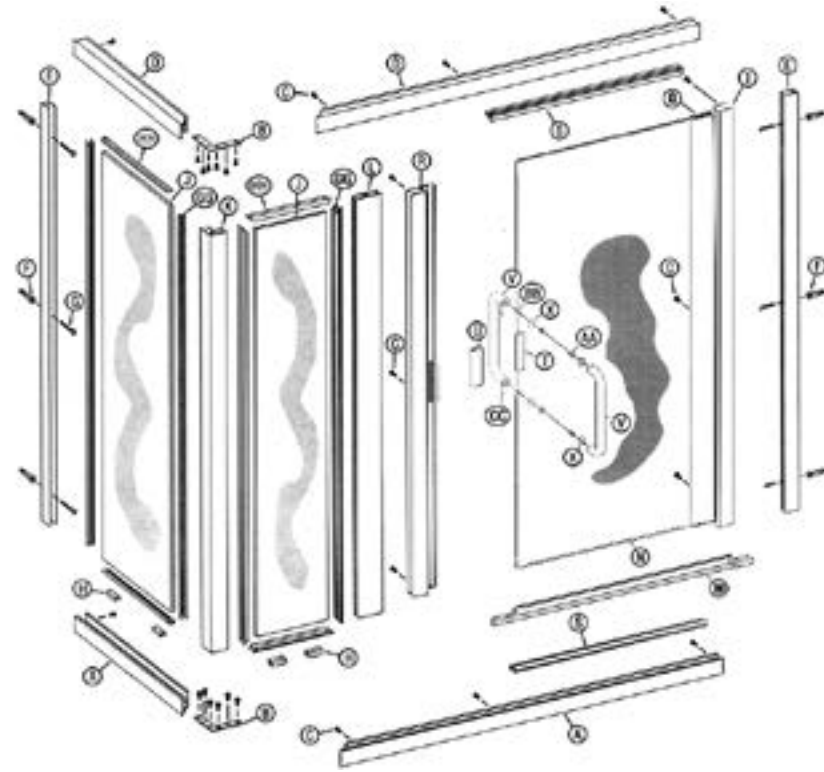

# 393CV – DOOR, PANEL & RETURN

STIKSTALL

**PARTS LIST**

- A. 2 SC-505A Curb Sections (with weep slots)
- B. 2 90° Anchor Plates with Screws
- C. 26 #8 x 1/4" Truss Head Screws
- D. 2 SC-922 Header Sections
- E. 2 SC-508 Wall Jamb
- F. 6 Plastic Wall Anchors
- G. 6 #8 x 1 1/2 Truss Head Screws
- H. 2 Plastic Setting Blocks
- I. 1 SC-649 Continuous Hinge Jamb
- J. 2 Fixed Glass Panels
- K. 1 SC-513 90° Post
- L. 1 SC-511 180° Post
- M. 1 V-351 Deflector
- N. 1 Glazed Door Panel
- Q. 1 SC-651 Continuous Hinge Rail
- R. 1 SC-552 Strike Jamb Assy (Magnetic)
- S. 2 SC-507 Snap-in Fillers
- T. 1 Handle Vinyl
- U. 1 Latch
- V. 2 Tubular Handles
- X. 4 Plastic Washers
- AA. 2 Plastic Bushings
- BB. 2 Cone Head Bolts
- CC. 2 Set Screws
- GG. 8 Pcs. Vert. Glazing Vinyl (72)
- HH. 8 Pcs. Horiz. Glazing Vinyl (72)