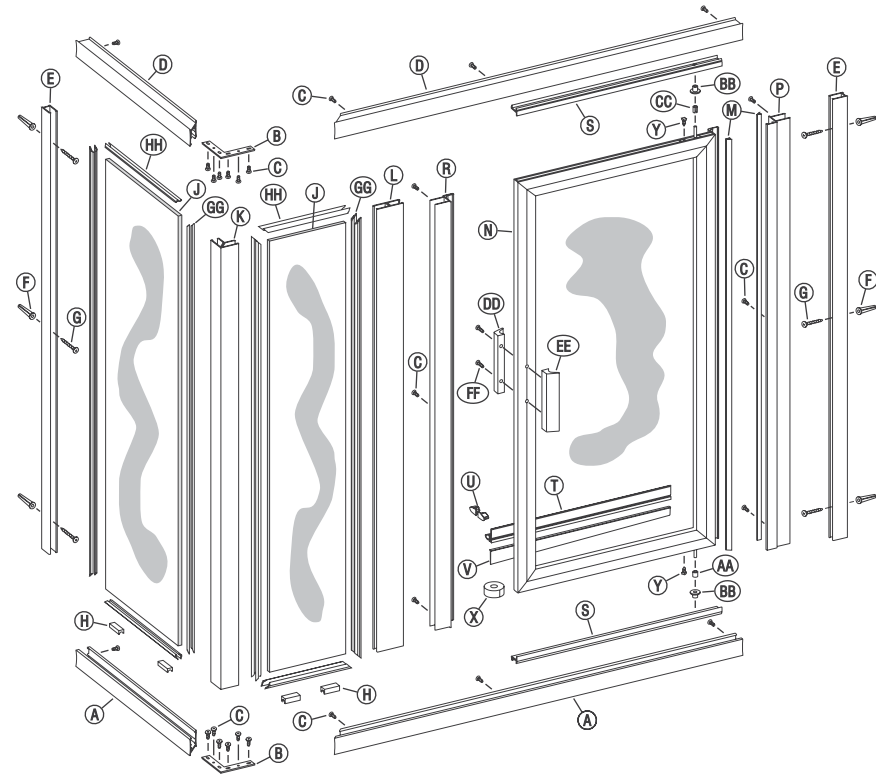

793 – DOOR, PANEL & RETURN

STIKSTALL