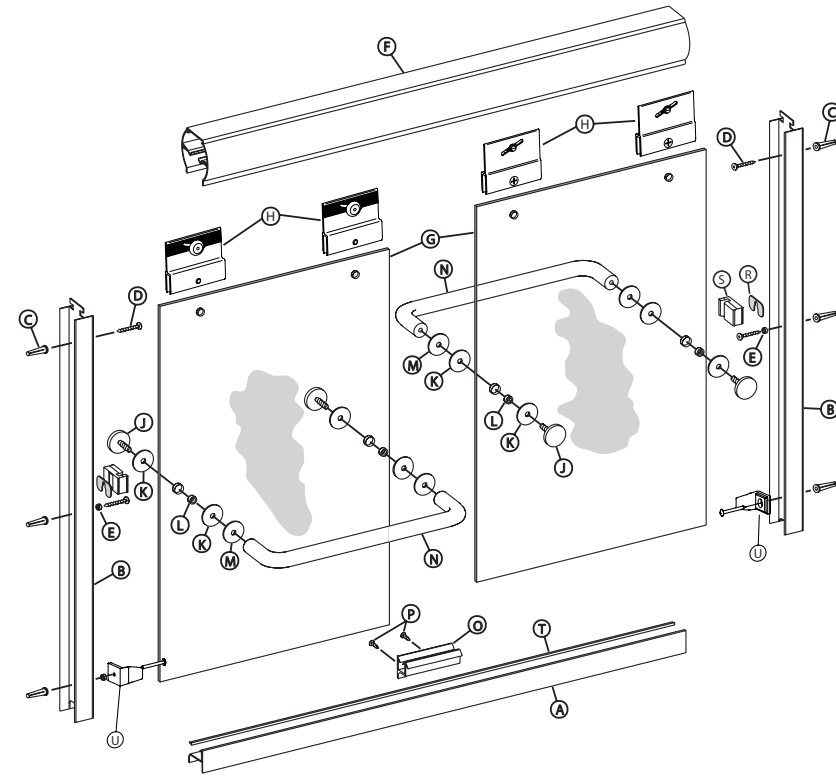

340D / 350D

PARTS LIST

- A. 1 SC-556 Tub Track with Vinyl
- B. 2 SC-896 Wall Jamba
- C. 6 Plastic Wall Anchors
- D. 6 #8 x 1 1/2" Truss Head Screws
- E. 2 Nylon Spacers
- F. 1 SC-614 Header
- G. 2 Glass Lites
- H. 4 Hanger Brackets (Pre-assembled)
- J. 4 1" Dia. x 1/8" Thk. End Caps
- K. 8 1" Dia. Plastic Washers
- L. 4 Plastic Bushings
- M. 4 1" Dia. x 1/8" Thk. Metal Washers
- N. 2 Tubular Towel Bars
- O. 1 PVC Bottom Guide
- P. 2 #6 x 3/8" Pan Head Screw
- R. 2 Stainless Bumper Inserts
- S. 2 Vinyl Jamb Bumpers
- T. 1 Vinyl Silencer
- U. Bottom Bumper (Optional)

CALCULATIONS

Maximum allowable width of unit = 72
Maximum allowable height of unit = 72

640 / 650

PARTS LIST

- A. 1 SC-556 Tub Track
- B. 2 SC-896 Wall Jamba
- C. 6 Plastic Wall Anchors
- D. 6 #8 x 1 1/2" Truss Head Screws
- E. 2 Nylon Spacers
- F. 1 SC-881 Header
- G. 2 Glazed Panels
- H. 4 Nylon Roller Bearings
- J. 4 #8 - 32 x 3/8" Hex Head Screws
- K. 4 Towel Bar Trim Rings
- L. 4 Towel Bar Brackets
- M. 2 SC-805 Towel Bar
- N. 2 #10 - 24 x 7/8" Truss Head Screw
- P. 2 #10 - 24 x 1 1/8" Flat Head Screw
- R. 2 Acrylic Finger Pull
- S. 2 Alumax Decals
- T. 1 Nylon Bottom Guide
- U. 1 #6 x 3/8" Truss Head Screw
- V. 2 Stainless Steel Bumper Inserts
- W. 2 Soft Jamb Bumpers
- X. 1 Vinyl Silencer

CALCULATIONS

Maximum allowable width of unit = 72
Maximum allowable height of unit = 72

SLIDING

SLIDING