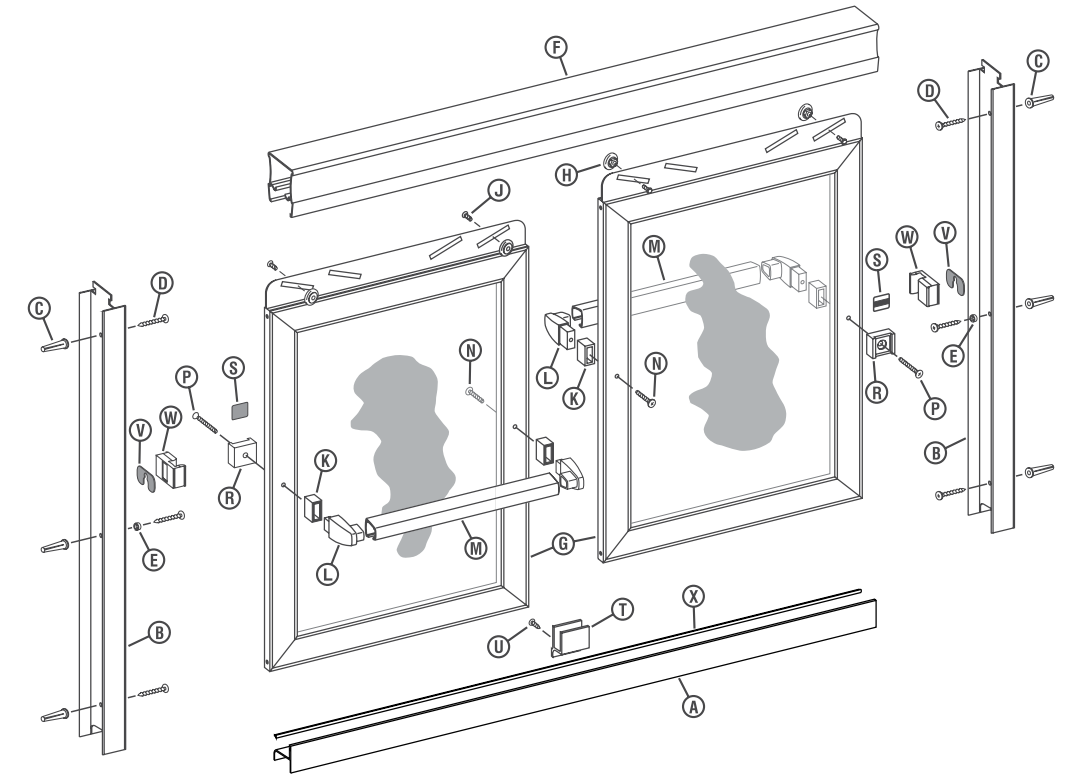

340D / 350D

PARTS LIST

- A. 1 SC-556 Tub Track with Vinyl
- B. 2 SC-896 Wall Jamba
- C. 6 Plastic Wall Anchors
- D. 6 #8 x 1 1/2" Truss Head Screws
- E. 2 Nylon Spacers
- F. 1 SC-614 Header
- G. 2 Glass Lites
- H. 4 Hanger Brackets (Pre-assembled)
- J. 4 1" Dia. x 1/8" Thk. End Caps
- K. 8 1" Dia. Plastic Washers
- L. 4 Plastic Bushings
- M. 4 1" Dia. x 1/8" Thk. Metal Washers
- N. 2 Tubular Towel Bars
- O. 1 PVC Bottom Guide
- P. 2 #6 x 3/8" Pan Head Screw
- R. 2 Stainless Bumper Inserts
- S. 2 Vinyl Jamb Bumpers
- T. 1 Vinyl Silencer
- U. Bottom Bumper (Optional)

CALCULATIONS

Maximum allowable width of unit = 72
Maximum allowable height of unit = 72

640 / 650

PARTS LIST

- A. 1 SC-556 Tub Track
- B. 2 SC-896 Wall Jamba
- C. 6 Plastic Wall Anchors
- D. 6 #8 x 1 1/2" Truss Head Screws
- E. 2 Nylon Spacers
- F. 1 SC-881 Header
- G. 2 Glazed Panels
- H. 4 Nylon Roller Bearings
- J. 4 #8 - 32 x 3/8" Hex Head Screws
- K. 4 Towel Bar Trim Rings
- L. 4 Towel Bar Brackets
- M. 2 SC-805 Towel Bar
- N. 2 #10 - 24 x 7/8" Truss Head Screw
- P. 2 #10 - 24 x 1 1/8" Flat Head Screw
- R. 2 Acrylic Finger Pull
- S. 2 Alumax Decals
- T. 1 Nylon Bottom Guide
- U. 1 #6 x 3/8" Truss Head Screw
- V. 2 Stainless Steel Bumper Inserts
- W. 2 Soft Jamb Bumpers
- X. 1 Vinyl Silencer

CALCULATIONS

Maximum allowable width of unit = 72
Maximum allowable height of unit = 72

SLIDING

SLIDING