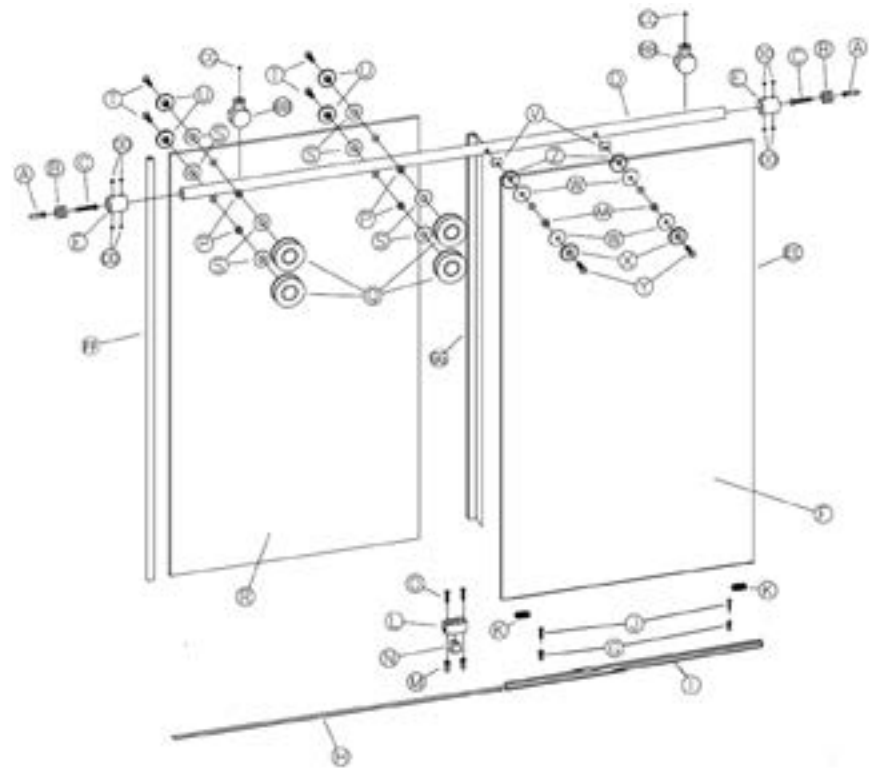

PL60

SLIDING

PARTS LIST

- A. Wall Mount Anchor
- B. Wall Mount Block
- C. 1/4" x 2" Wall Mount Screw
- D. Header Bar
- E. Wall Mount Sleeve
- F. Fixed Glass Panel
- G. Channel Anchor
- H. Threshold
- I. SC 658 Channel
- J. Glass Channel Screw
- K. Setting Block
- L. Center Guide
- M. Center Guide Anchor
- N. Center Guide Insert
- O. Center Guide Screw
- P. Roller Insert
- Q. Roller
- R. Door Glass Panel
- S. Roller Plastic Washer
- T. Roller Screw
- U. Roller Backing Plate
- V. Glass Mount Threaded Rod
- W. Glass Mount Plastic Washer
- X. Outer Glass Mount
- Y. 1/4" x 1 1/2" Glass Mount Screw
- Z. Inner Glass Insert
- AA. Glass Mount Insert
- BB. Stopper
- CC. Stopper Set Screw
- DD. Sleeve Set Screw
- EE. Wet Glazed
- FF. V Seal
- GG. Panel Seal

CALCULATIONS

Maximum allowable width of unit = 72"
Maximum allowable height of unit = 80"

PL70

SLIDING

PARTS LIST

- A. Wall Mount Anchor
- B. Wall Mount Block
- C. 1/4" x 2" Wall Mount Screw
- D. Header Bar
- E. Fixed Panel
- F. Channel Anchor
- G. Threshold
- H. SC 658 Channel
- I. Glass Channel Screw
- J. Setting Block
- K. Center Guide
- L. Center Guide Anchor
- M. Center Guide Insert
- N. Center Guide Screw
- O. Roller
- P. Door Glass
- Q. Roller Plastic Washer
- R. Roller Bushing
- S. Roller Cap
- T. Glass Mount Screw
- U. Glass Mount Retainer (Inner)
- V. Glass Mount Spacer
- W. Small Plastic Washer
- X. Glass Insert
- Y. Large Plastic Washer
- Z. Glass Mount End Cap
- AA. Stopper
- BB. Stopper Set Screw
- CC. Wall Mount Sleeve
- DD. Wall Mount Set Screw
- EE. Wet Glazed
- FF. Anti-Jump Plastic Washer
- GG. Anti-Jump Glass Insert

PARTS LIST

- HH. Anti-Jump Main Shaft
- II. Anti-Jump Spacer
- JJ. Anti-Jump End Cap
- KK. Anti-Jump Sleeve
- LL. V-Seal
- MM. Panel Seal

CALCULATIONS

Maximum allowable width of unit = 72"
Maximum allowable height of unit = 80"