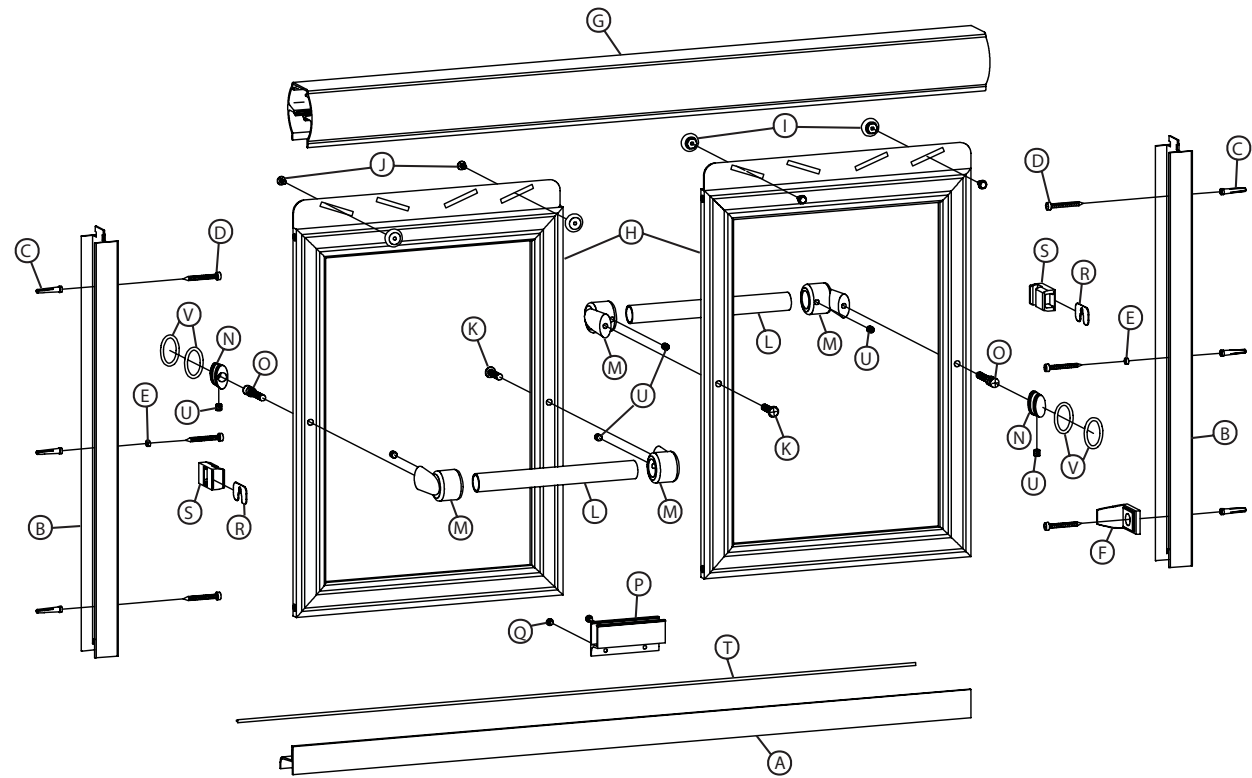

640D / 650D

PARTS LIST

- A. 1 SC-556 Tub Track
- B. 2 SC-896 Wall Jambs
- C. 6 Plastic Wall Anchors
- D. 6 #8 x 1 1/2" Truss Head Screws
- E. 2 Nylon Spacers
- F. 1 Optional Bottom Bumper
- G. 1 SC-614 Header
- H. 2 Glazed Panels
- I. 4 Nylon Roller Bearings
- J. 4 #8 - 32 x 3/8" Hex Head Screws
- K. 2 Special 1/4 - 20 x 1 Phil FH Screws
- L. 2 SC-928 Towel Bar
- M. 4 Towel Bar Brackets
- N. 2 Finger Pulls
- O. 2 1 3/4" Tapered Pins
- P. 1 Bottom Guide
- Q. 2 #6 x 3/8" Truss Head Screws
- R. 2 Stainless Steel Inserts
- S. 2 Soft Jamb Bumpers
- T. 1 Vinyl Silencer
- U. 6 1/4" Set Screws
- V. 4 O-rings

CALCULATIONS

Maximum allowable width of unit = 72
Maximum allowable height of unit = 72

SLIDING

1040 / 1050

PARTS LIST

- A. 1 SC-624 Tub Track
- B. 2 SC-800 Wall Jambs
- C. 6 Wall Anchors
- D. 6 #8 x 1 1/2" Truss Head Screws
- E. 4 Jamb Bumpers
- F. 1 SC-623 Header
- G. 4 Hanger Brackets
- H. 2 Glass Door Panels
- I. 4 Nylon Bushing
- J. 4 1/4" x 5/8" Flat Head Screws
- K. 4 Roller Bearings
- L. 4 #8 x 3/8" Hex Head Screws
- M. 4 Large Hole Plastic Washers
- N. 4 End Caps
- O. 4 Glass Inserts
- P. 2 Towel Bars
- Q. 4 Small Hole Plastic Washers
- R. 4 Metal Washers
- S. 1 Wrench (Not Shown)
- T. 3 Clear Panel Guides
- U. 3 #6 x 3/8" Pan Head Screws
- V. 1 Vinyl Silencer

CALCULATIONS

Maximum allowable width of unit = 66 (@ 71 1/4 tall)
Maximum allowable height of unit = 77 3/8 (@ 60 wide)

SLIDING