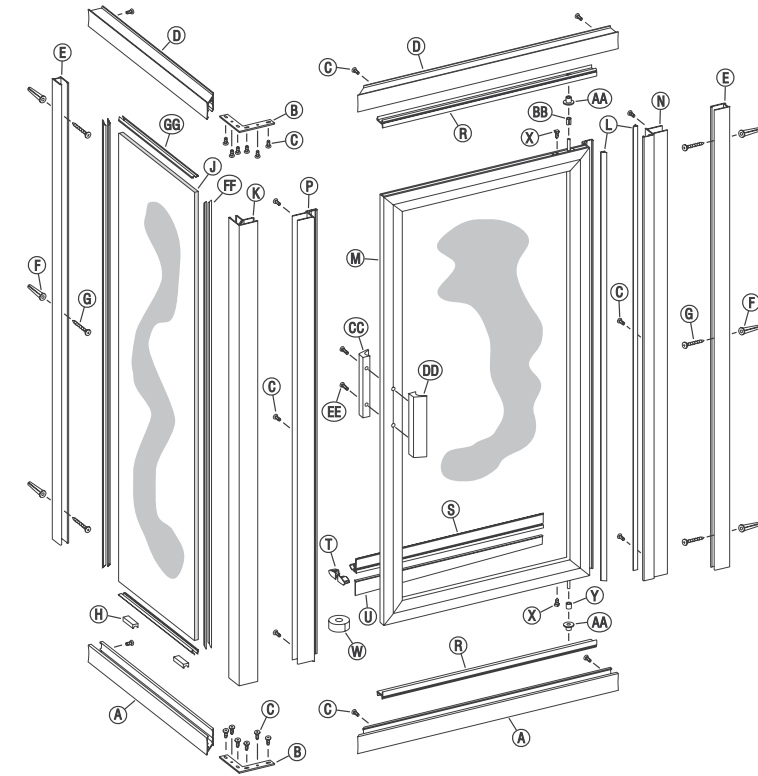

792 – DOOR & RETURN PANEL

PARTS LIST

- A. 2 SC-505A Curb Sections (with weep slots)
- B. 2 90° Anchor Plates
- C. 24 #8 x 1/4 Truss Head Screws
- D. 2 SC-505 Header Sections
- E. 2 SC-508 Wall Jamb
- F. 6 Plastic Wall Anchors
- G. 6 #8 x 1 1/2 Truss Head Screws
- H. 2 Plastic Setting Blocks
- J. 1 Fixed Glass Panel
- K. 1 SC-513 90° Post
- L. 2 Clear Vinyl Jamb Seals
- M. 1 Glazed Door Panel
- N. 1 SC-552 Pivot Jamb
- P. 1 SC-552 Strike Jamb (Magnetic)
- R. 2 SC-506 Snap-in Fillers
- S. 1 SC-589 Drip Rail
- T. 2 Drip Plugs
- U. 1 Tapered Drip Vinyl
- W. 1 Roll Double Stick Tape
- X. 2 #10 x 7/16 Sq. Head Set Screws
- Y. 1 Nylon Spacer
- AA. 2 Nylon Pivot Bushings
- BB. 1 Security Washer
- CC. 1 Interior Door Handle
- DD. 1 Exterior Door Handle
- EE. 2 #6 x 1 1/4 Round Head Screws
- FF. 4 Pcs Vert. Glazing Vinyl (72)
- GG. 4 Pcs Horiz. Glazing Vinyl (48)