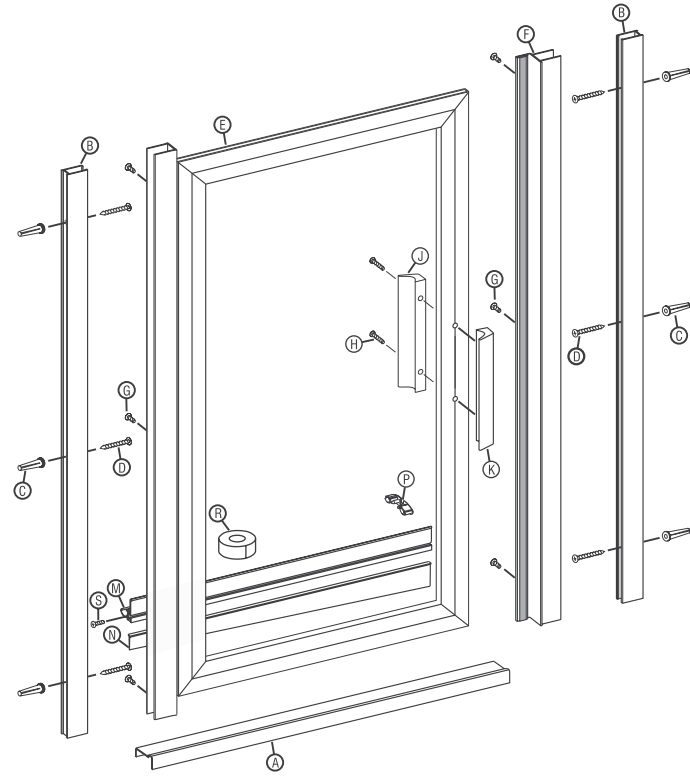

700C – FRAMED CONTINUOUS HINGE

PIVOT & HINGE