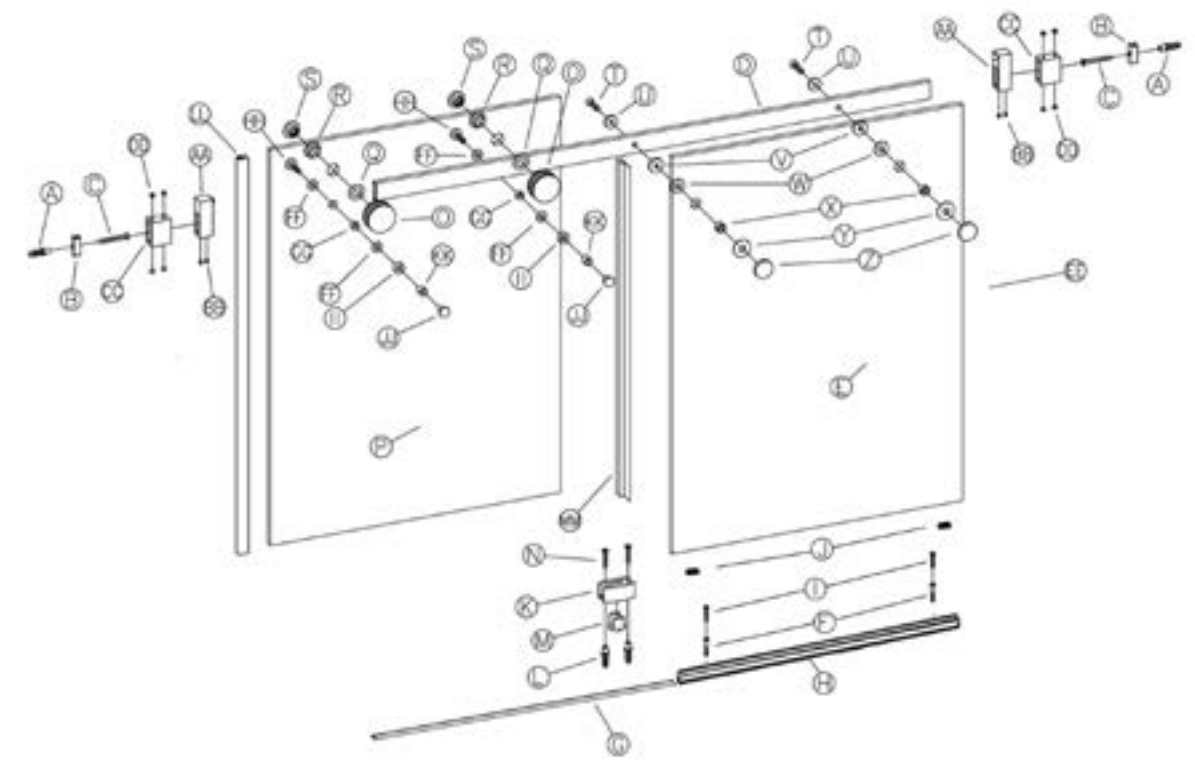

PL60

SLIDING

PARTS LIST

- A. Wall Mount Anchor
- B. Wall Mount Block
- C. 1/4" x 2" Wall Mount Screw
- D. Header Bar
- E. Wall Mount Sleeve
- F. Fixed Glass Panel
- G. Channel Anchor
- H. Threshold
- I. SC 658 Channel
- J. Glass Channel Screw
- K. Setting Block
- L. Center Guide
- M. Center Guide Anchor
- N. Center Guide Insert
- O. Center Guide Screw
- P. Roller Insert
- Q. Roller
- R. Door Glass Panel
- S. Roller Plastic Washer
- T. Roller Screw
- U. Roller Backing Plate
- V. Glass Mount Threaded Rod
- W. Glass Mount Plastic Washer
- X. Outer Glass Mount
- Y. 1/4" x 1 1/2" Glass Mount Screw
- Z. Inner Glass Insert
- AA. Glass Mount Insert
- BB. Stopper
- CC. Stopper Set Screw
- DD. Sleeve Set Screw
- EE. Wet Glazed
- FF. V Seal
- GG. Panel Seal

CALCULATIONS

Maximum allowable width of unit = 72"
Maximum allowable height of unit = 80"

PL70

SLIDING

PARTS LIST

- A. Wall Mount Anchor
- B. Wall Mount Block
- C. 1/4" x 2" Wall Mount Screw
- D. Header Bar
- E. Fixed Panel
- F. Channel Anchor
- G. Threshold
- H. SC 658 Channel
- I. Glass Channel Screw
- J. Setting Block
- K. Center Guide
- L. Center Guide Anchor
- M. Center Guide Insert
- N. Center Guide Screw
- O. Roller
- P. Door Glass
- Q. Roller Plastic Washer
- R. Roller Bushing
- S. Roller Cap
- T. Glass Mount Screw
- U. Glass Mount Retainer (Inner)
- V. Glass Mount Spacer
- W. Small Plastic Washer
- X. Glass Insert
- Y. Large Plastic Washer
- Z. Glass Mount End Cap
- AA. Stopper
- BB. Stopper Set Screw
- CC. Wall Mount Sleeve
- DD. Wall Mount Set Screw
- EE. Wet Glazed
- FF. Anti-Jump Plastic Washer
- GG. Anti-Jump Glass Insert

PARTS LIST

- HH. Anti-Jump Main Shaft
- II. Anti-Jump Spacer
- JJ. Anti-Jump End Cap
- KK. Anti-Jump Sleeve
- LL. V-Seal
- MM. Panel Seal

CALCULATIONS

Maximum allowable width of unit = 72"
Maximum allowable height of unit = 80"