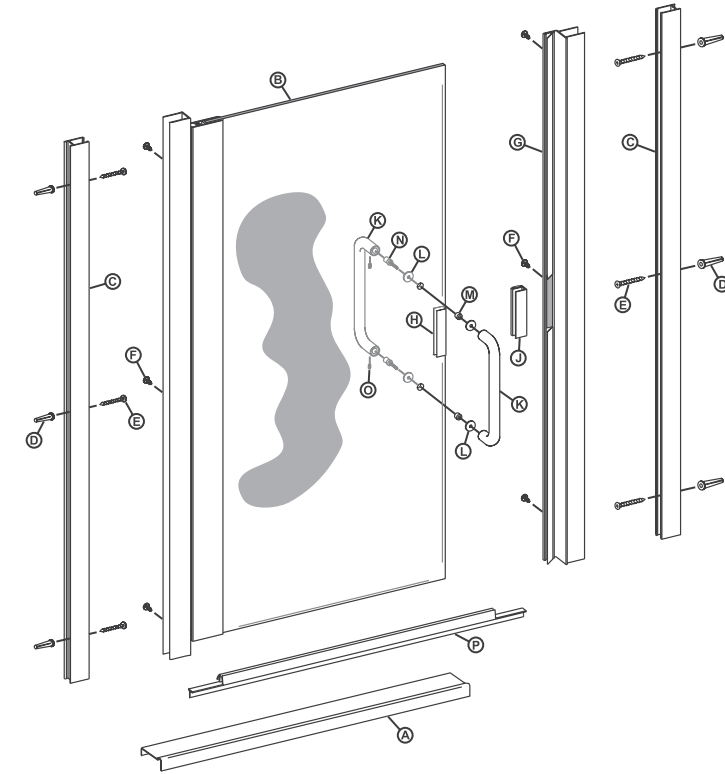

738-36-72

Maximum Width: 36"
Standard Door Height: 71 7/16"
Add: 7/16" if curb needed

FRAMED PIVOT DOOR

GLASS	SILVER	SATIN	GOLD	BRUSHED NICKEL	OIL RUBBED BRONZE
1/4" Clear Plate	376	376	465	465	465
1/4" Optiwhite	445	445	533	533	533
1/4" Bronze/Grey Plate	410	410	499	499	499
1/4" Aquatex	473	473	562	562	562
1/4" Autumn	635	635	724	724	724
1/4" Flemish	528	528	617	617	617
1/4" Glue Chip - Rolled	571	571	660	660	660
1/4" Master Carre	650	650	739	739	739
1/4" Pattern #62	473	473	561	561	561
1/4" Rain	481	481	570	570	570
1/4" Reeded	626	626	715	715	715
1/4" Velour on Soda Lime	526	526	614	614	614

Add EnduroShield to interior surface only; includes care package 101

PIVOT & HINGE

PIVOT & HINGE

300CV - CONTINUOUS HINGE