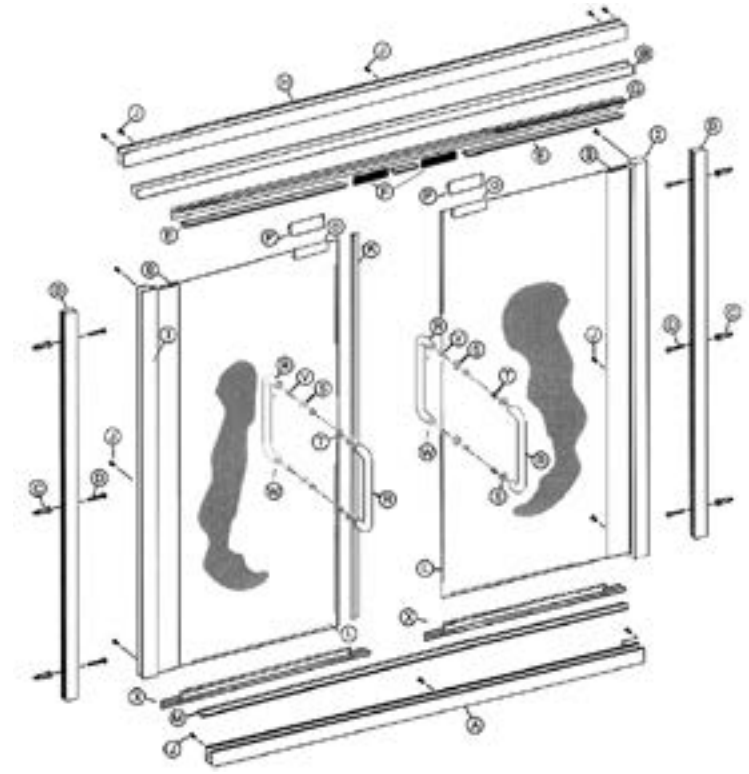

396CV-PS – FRENCH DOORS