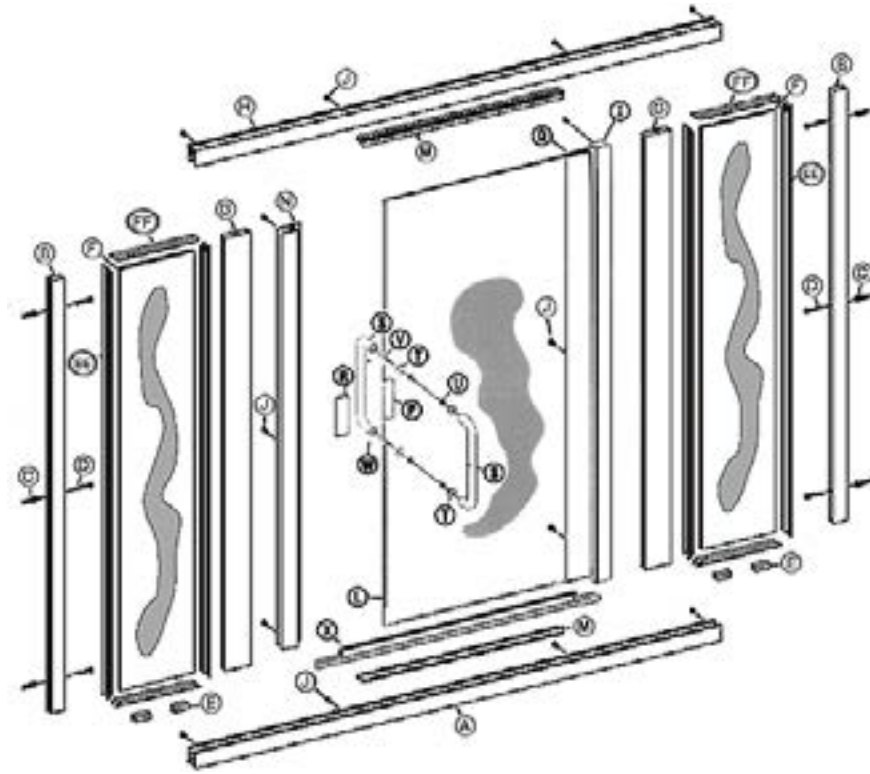

395CV – PANEL, DOOR, PANEL