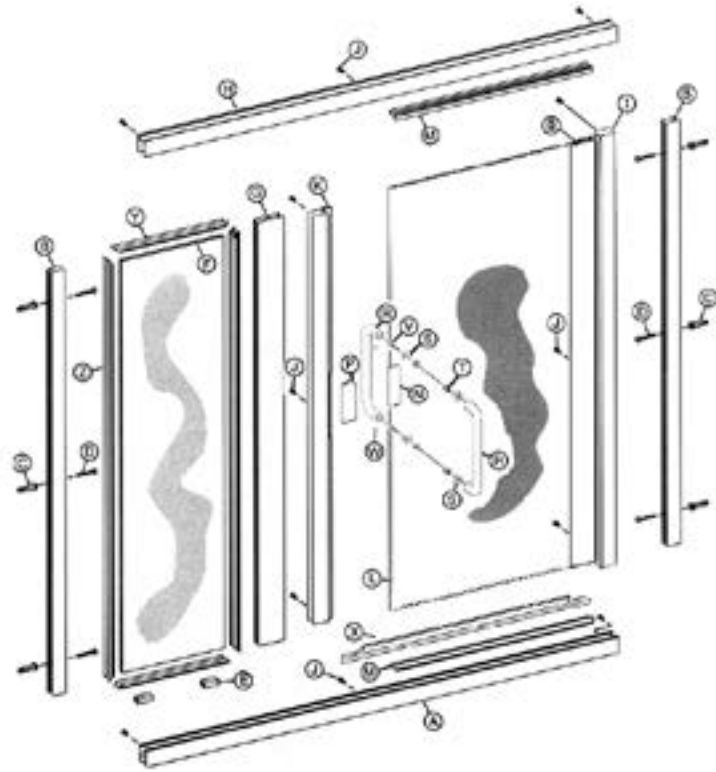

391CV – DOOR & PANEL