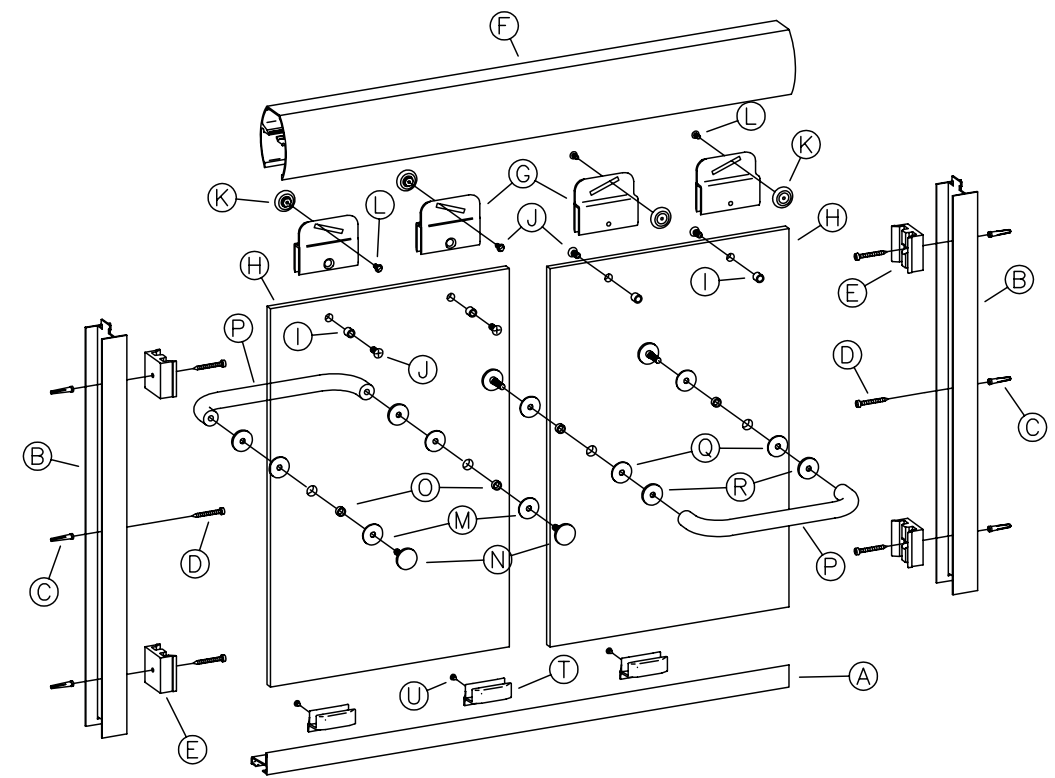

1040 / 1050

PARTS LIST

- A. 1 SC-624 Tub Track
- B. 2 SC-800 Wall Jambs
- C. 6 Wall Anchors
- D. 6 #8 x 1 1/2" Truss Head Screws
- E. 4 Jamb Bumpers
- F. 1 SC-623 Header
- G. 4 Hanger Brackets
- H. 2 Glass Door Panels
- I. 4 Nylon Bushing
- J. 4 1/4" x 5/8" Flat Head Screws
- K. 4 Roller Bearings
- L. 4 #8 x 3/8" Hex Head Screws
- M. 4 Large Hole Plastic Washers
- N. 4 End Caps
- O. 4 Glass Inserts
- P. 2 Towel Bars
- Q. 4 Small Hole Plastic Washers
- R. 4 Metal Washers
- S. 1 Wrench (Not Shown)
- T. 3 Clear Panel Guides
- U. 3 #6 x 3/8" Pan Head Screws
- V. 1 Vinyl Silencer

CALCULATIONS

Maximum allowable width of unit = 66 (@ 71 1/4 tall)
Maximum allowable height of unit = 77 3/8 (@ 60 wide)