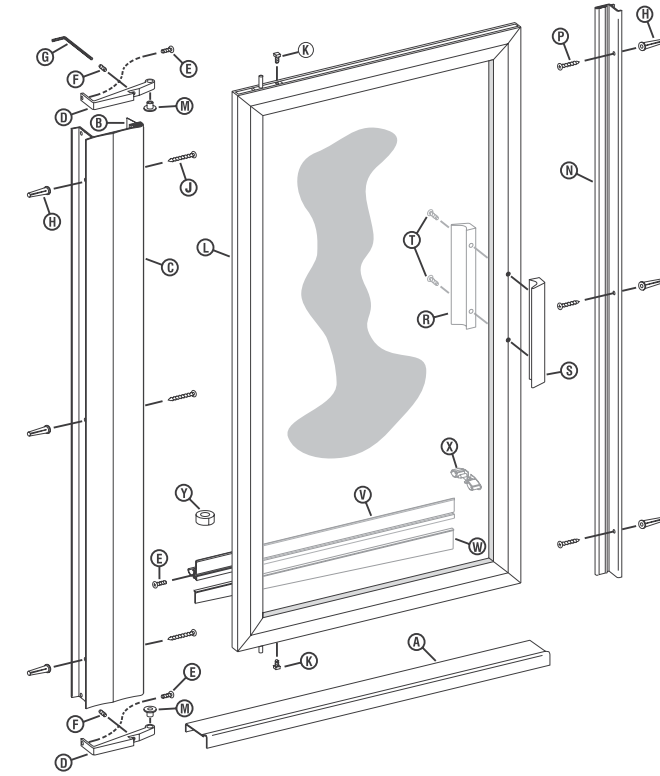

738 – FRAMED PIVOT

PIVOT & HINGE