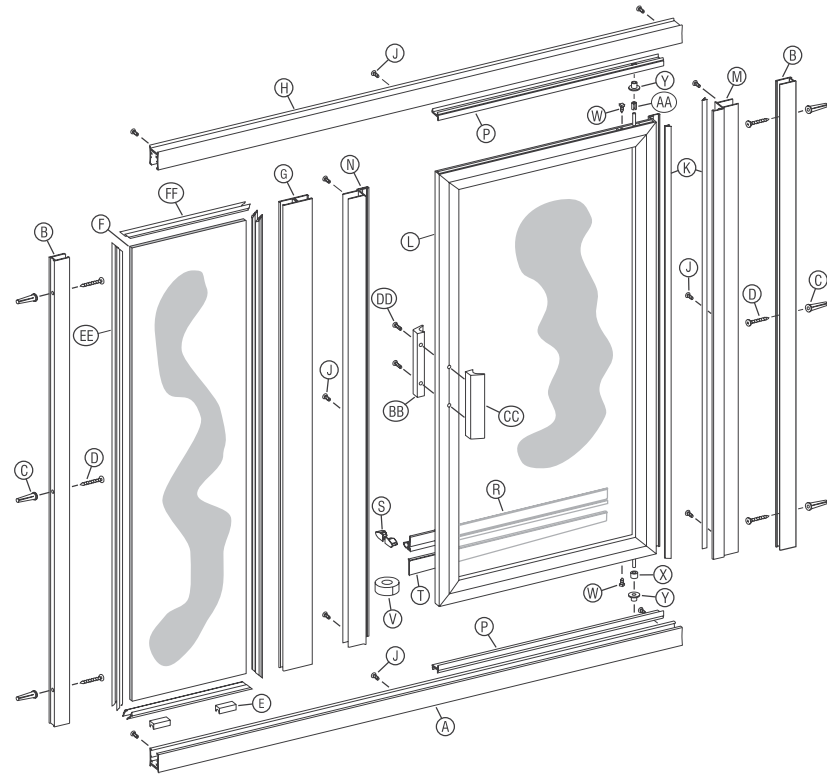

# 791 – DOOR & PANEL

**PARTS LIST**

- A. 1 SC-505A Curb (with weep slots)
- B. 2 SC-508 Wall Jamb
- C. 6 Plastic Wall Anchors
- D. 6 #8 x 1 1/2 Truss Head Screws
- E. 2 Plastic Setting Blocks
- F. 1 Fixed Glass Panel
- G. 1 SC-511 180 Post
- H. 1 SC-505 Header
- J. 12 #8 x 1/4 Truss Head Screws
- K. 2 Clear Vinyl Jamb Seals
- L. 1 Glazed Door Panel
- M. 1 SC-552 Pivot Jamb
- N. 1 SC-552 Strike Jamb (Magnetic)
- P. 2 SC-506 Snap-in Fillers
- R. 1 SC-589 Drip Rail
- S. 2 Drip Plugs
- T. 1 Tapered Drip Vinyl
- V. 1 Roll of Double Stick Tape
- W. 2 #10 x 7/16 Sq. Head Set Screws
- X. 1 Nylon Spacer
- Y. 2 Nylon Pivot Bushings
- AA. 1 Security Washer
- BB. 1 Interior Door Handle
- CC. 1 Exterior Door Handle
- DD. 2 #6 x 1 1/4 Round Head Screws
- EE. 4 Pcs. Vert. Glazing Vinyl (72)
- FF. 4 Pcs. Horiz. Glazing Vinyl (72)