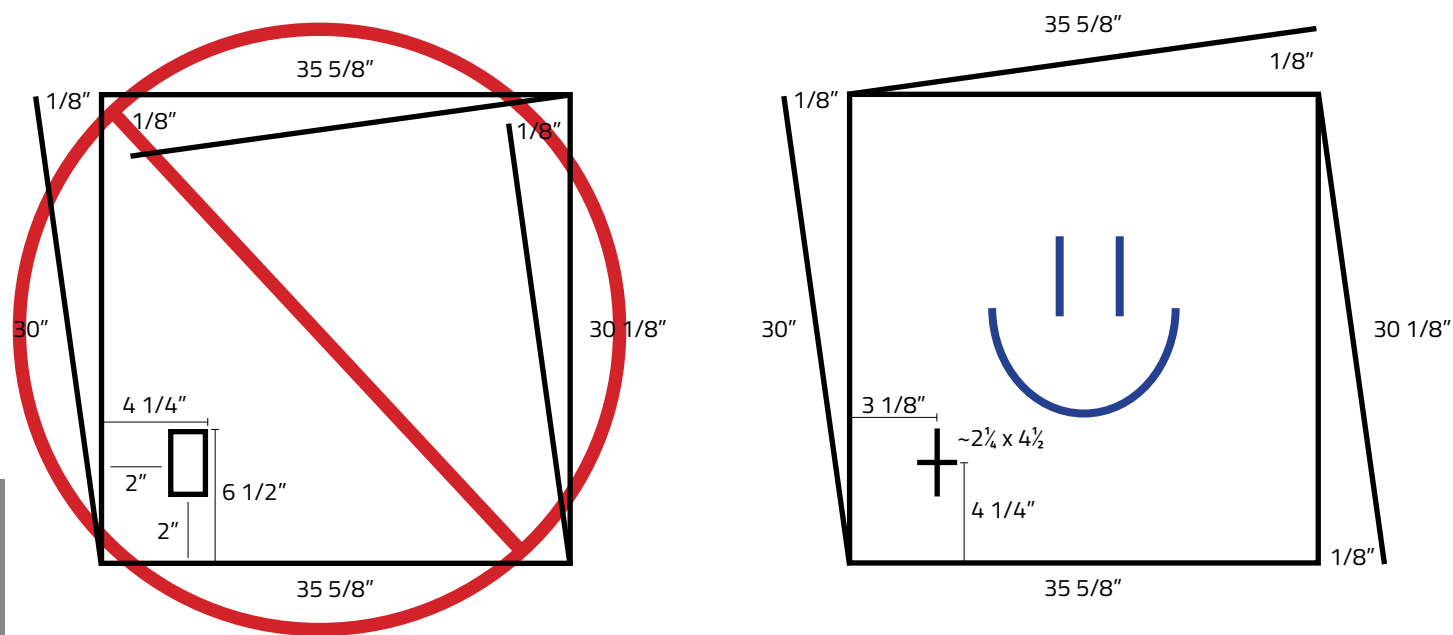

## OUT OF SQUARE DRAWING REQUIREMENTS FOR FLAT GLASS, TEMPERED & SHOWER DOORS

All holes and cutouts are to be centerline dimensions with hole or cutout size included.

REFERENCE

REFERENCE