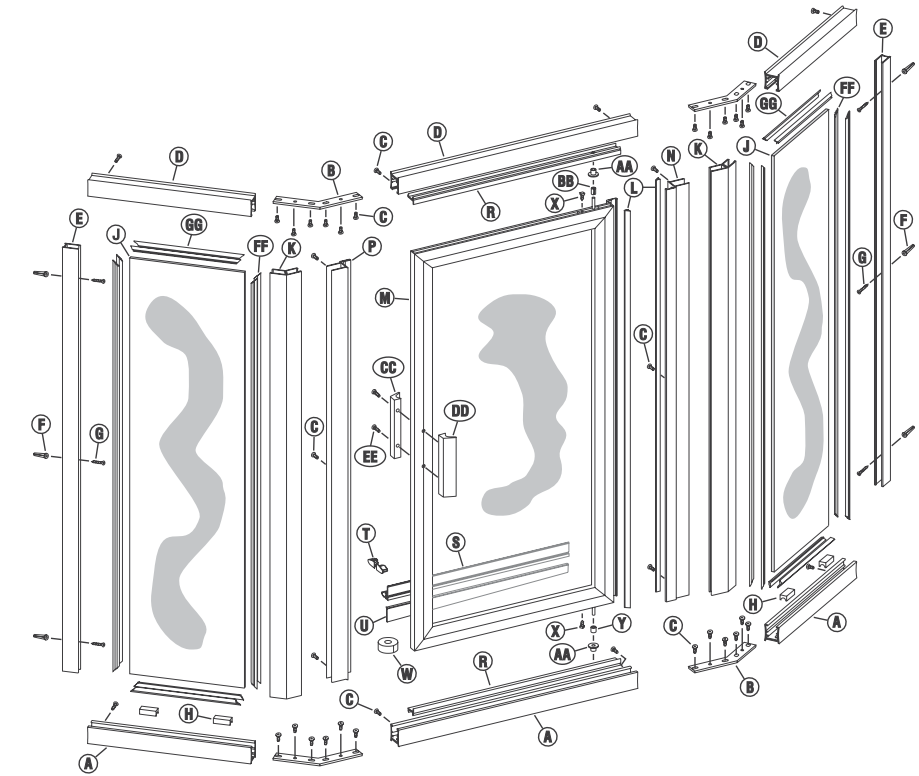

794 – NEO-ANGLE

STIKSTALL