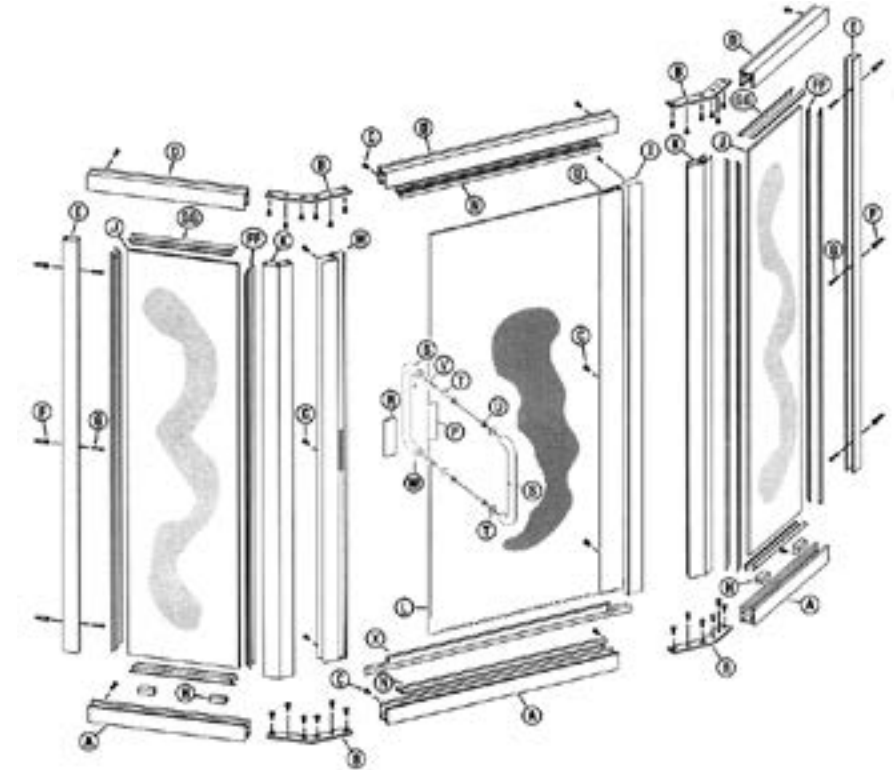

# 394CV – NEO-ANGLE

STIKSTALL

**PARTS LIST**

- A. 3 SC-505A Curb Sections (with weep slots)
- B. 4 135° Anchor Plates with Screws
- C. 14 #6 x 3/8" Truss Head Screws
- D. 3 SC-922 Header Sections
- E. 2 SC-508 Wall Jamb
- F. 6 Plastic Wall Anchors
- G. 6 #8 x 1 1/2 Truss Head Screws
- H. 4 Plastic Setting Blocks
- I. 1 SC-649 Continuous Hinge Jamb
- J. 2 Fixed Glass Panels
- K. 2 SC-512 135° Post
- L. 1 Glazed Door Panel
- M. 1 SC-552 Strike Jamb Assy (Magnetic)
- N. 2 SC-507 Snap-in Fillers
- P. 1 Handle Vinyl
- Q. 1 SC-651 Continuous Hinge Rail
- R. 1 Latch
- S. 2 Tubular Handles
- T. 4 Plastic Washers
- U. 2 Plastic Bushings
- V. 2 Cone Head Bolts
- W. 2 Set Screws
- X. 1 V-351 Deflector
- FF. 8 Pcs. Vert. Glazing Vinyl (72)
- GG. 8 Pcs. Horiz. Glazing Vinyl (72)