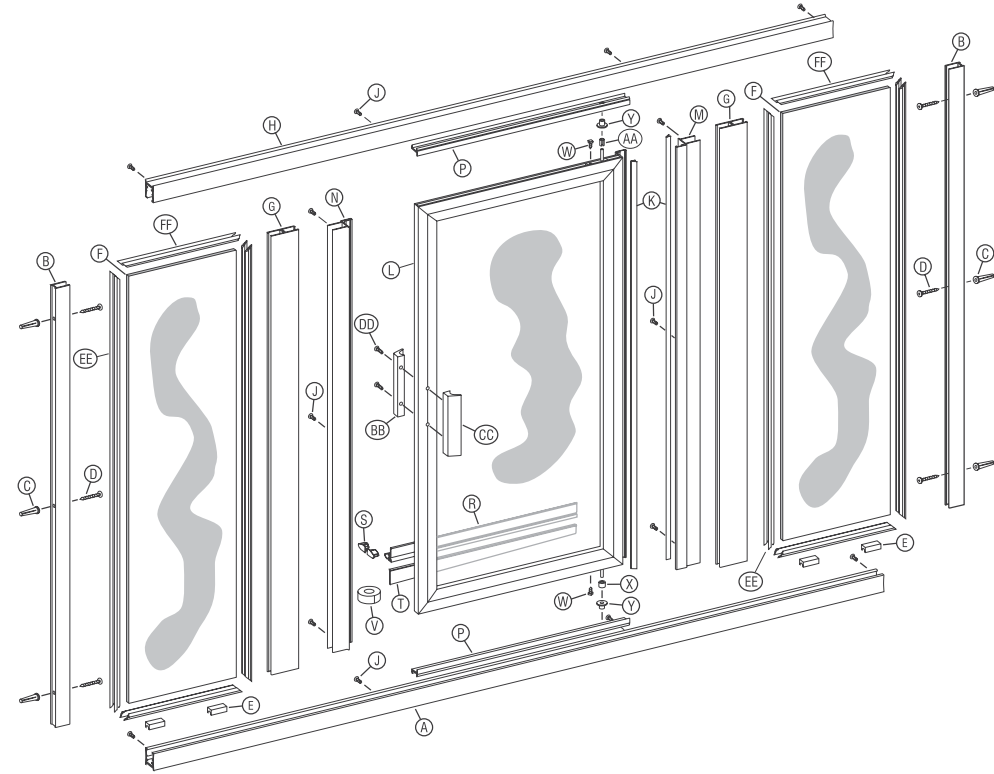

# 795 – PANEL, DOOR, PANEL

STIKSTALL

STIKSTALL

**PARTS LIST**

- A. 1 SC-505A Curb (with weep slots)
- B. 2 SC-508 Wall Jamb
- C. 6 Plastic Wall Anchors
- D. 6 #8 x 1 1/2 Truss Head Screws
- E. 2 Plastic Setting Blocks
- F. 1 Fixed Glass Panel
- G. 2 SC-511 180° Posts
- H. 1 SC-505 Header
- J. 12 #8 x 1/4 Truss Head Screws
- K. 2 Clear Vinyl Jamb Seals
- L. 1 Glazed Door Panel
- M. 1 SC-552 Pivot Jamb
- N. 1 SC-552 Strike Jamb (Magnetic)
- P. 2 SC-506 Snap-in Fillers
- R. 1 SC-589 Drip Rail
- S. 2 Drip Plugs
- T. 1 Tapered Drip Vinyl
- V. 1 Roll of Double Stick Tape
- W. 2 #10 x 7/16 Sq. Head Set Screws
- X. 1 Nylon Spacer
- Y. 2 Nylon Pivot Bushings
- AA. 1 Security Washer
- BB. 1 Interior Door Handle
- CC. 1 Exterior Door Handle
- DD. 2 #6 x 1 1/4 Round Head Screws
- EE. 8 Pcs. Vert. Glazing Vinyl (72)
- FF. 8 Pcs. Horiz. Glazing Vinyl (72)