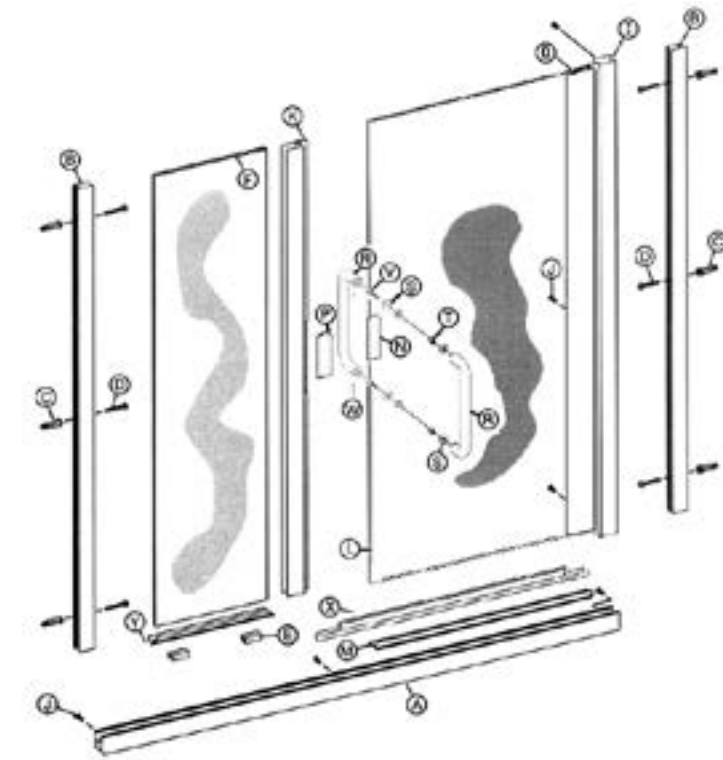

## PARTS LIST

- A. 1 SC-505A Curb (with weep slots)
- B. 2 SC-508 Wall Jamb
- C. 6 Plastic Wall Anchors
- D. 6 #8 x 1 1/2 Truss Head Screws
- E. 2 Plastic Setting Blocks
- F. 1 3/8" Fixed Glass Panel
- I. 1 SC-649 Continuous Hinge Jamb
- J. 6 #8 x 1/4 Truss Head Screws
- K. 3/8" Poly Strike w/ V-Seal & Magnet
- L. 1 1/4" Glazed Door Panel
- M. 1 SC-507 Snap-in Fillers
- N. 1 Latch Vinyl
- P. 1 Latch
- Q. 1 SC-651 Continuous Hinge Rail
- R. 2 Tubular Handles
- S. 4 Plastic Washers
- T. 2 Plastic Bushings
- V. 2 Cone Head Bolts
- W. 2 Set Screws
- X. 1 V-351 Deflector
- Y. 2 Pcs. Horiz. Glazing Vinyl