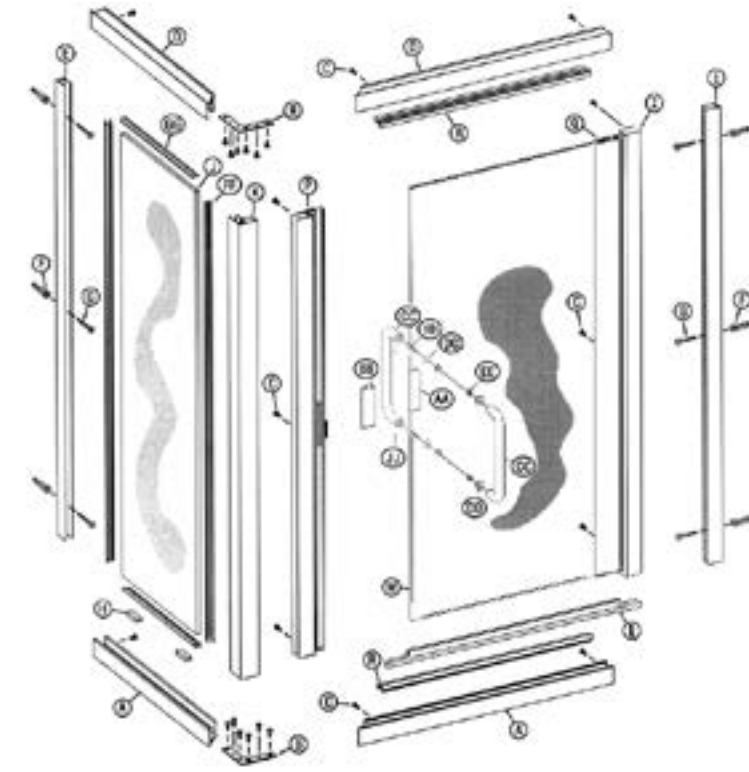

392CV – DOOR & RETURN PANEL