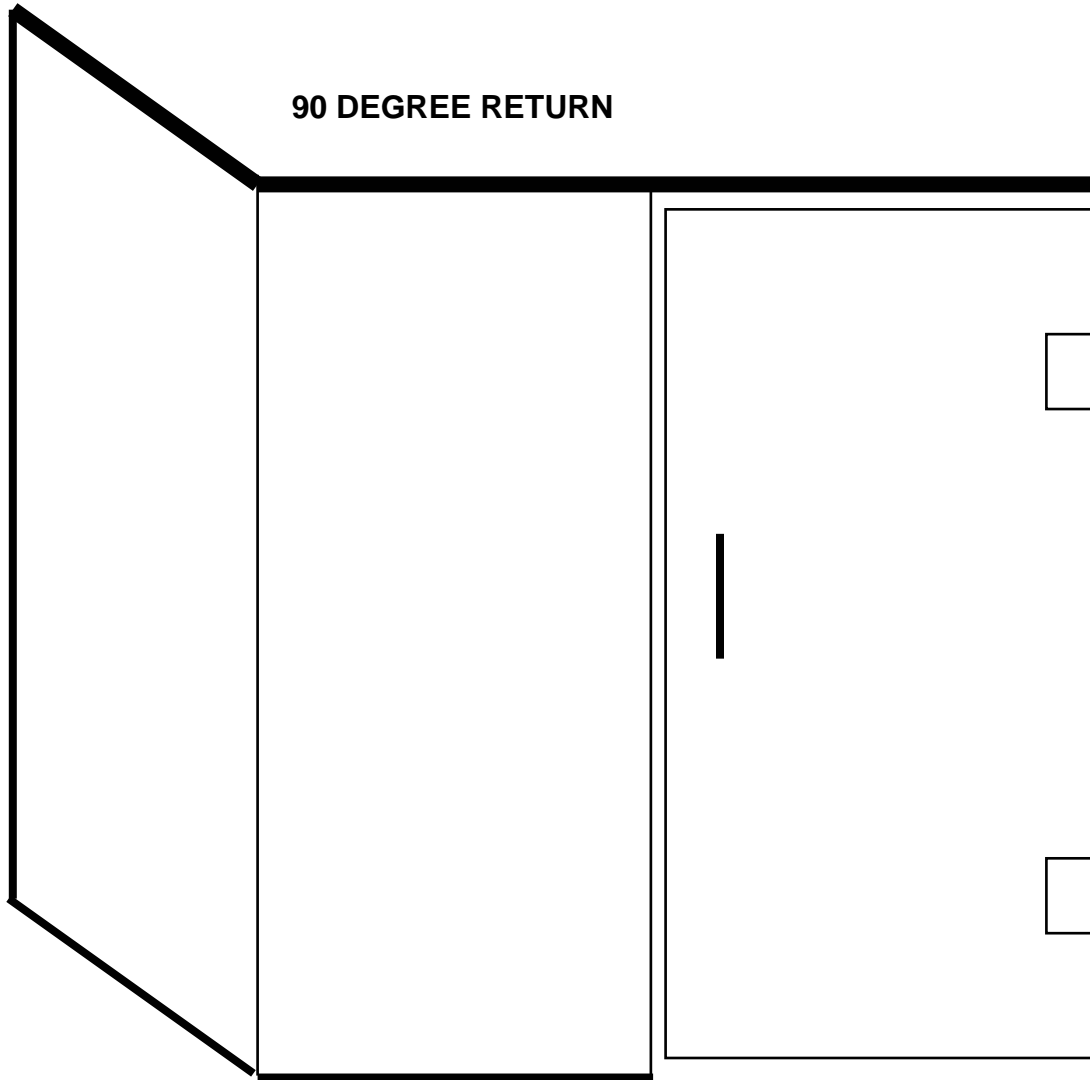

**90 DEGREE RETURN**

***WISCONSIN SHOWER DOOR***