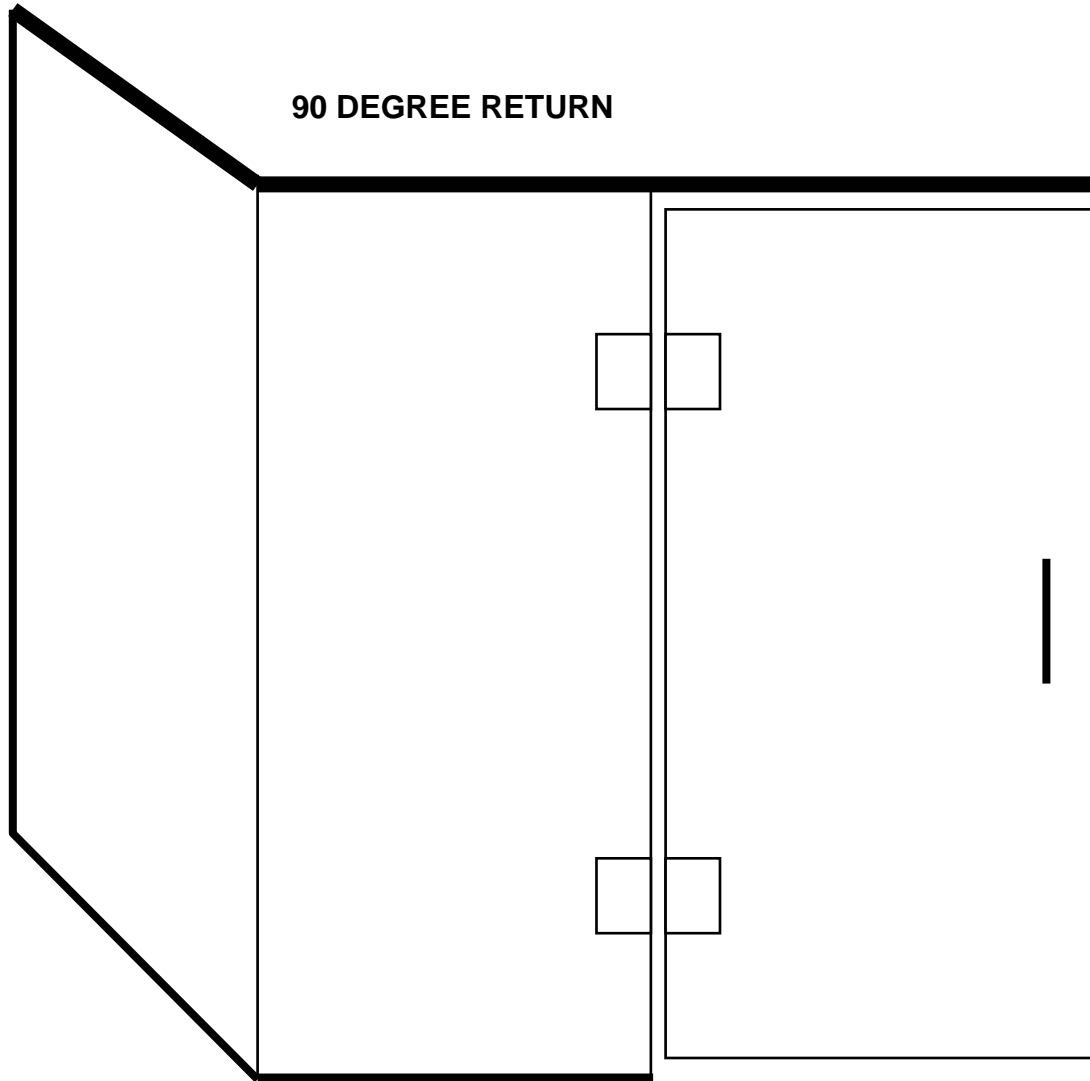

90 DEGREE RETURN

WISCONSIN SHOWER DOOR