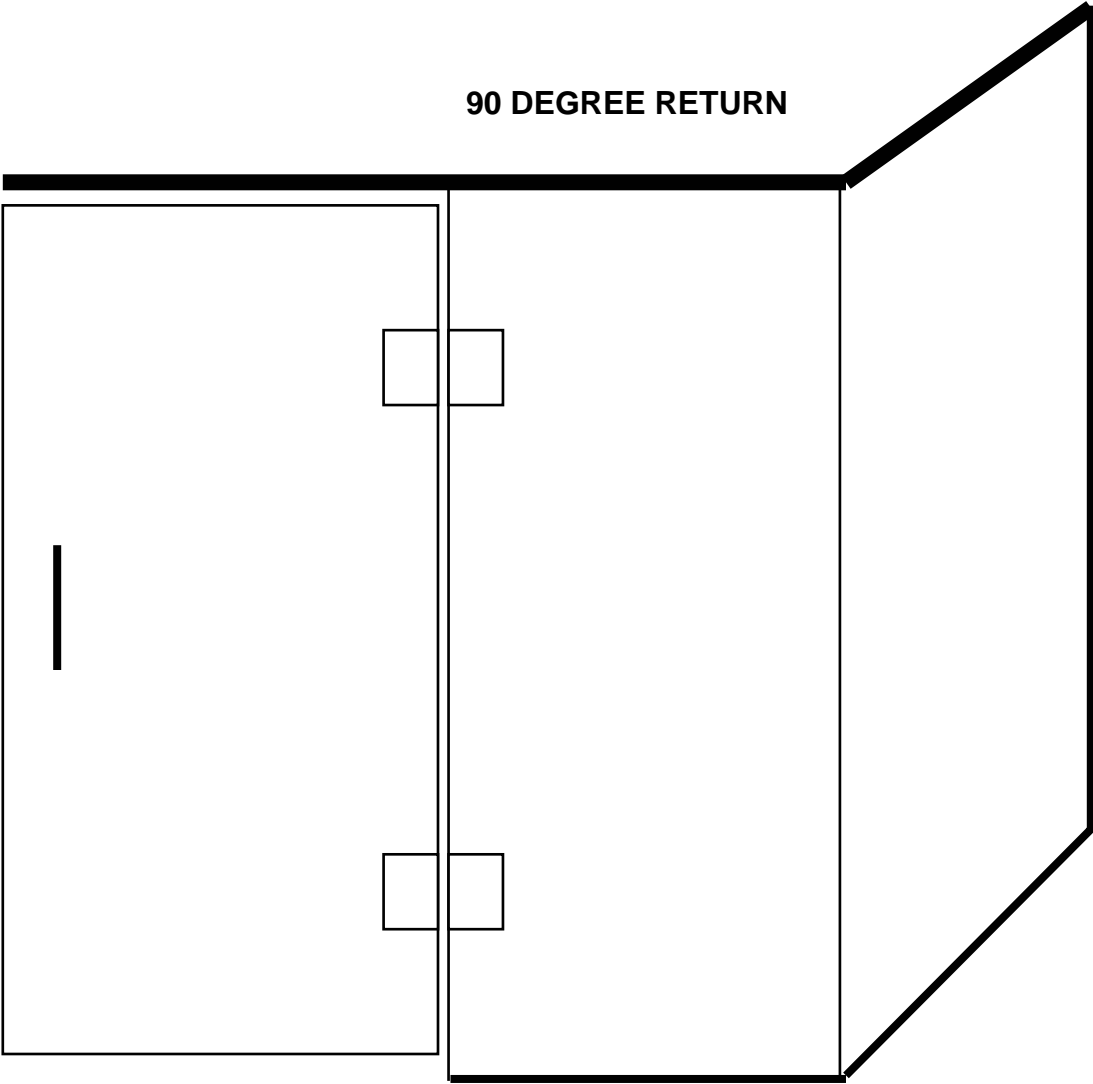

90 DEGREE RETURN

*WISCONSIN SHOWER DOOR*