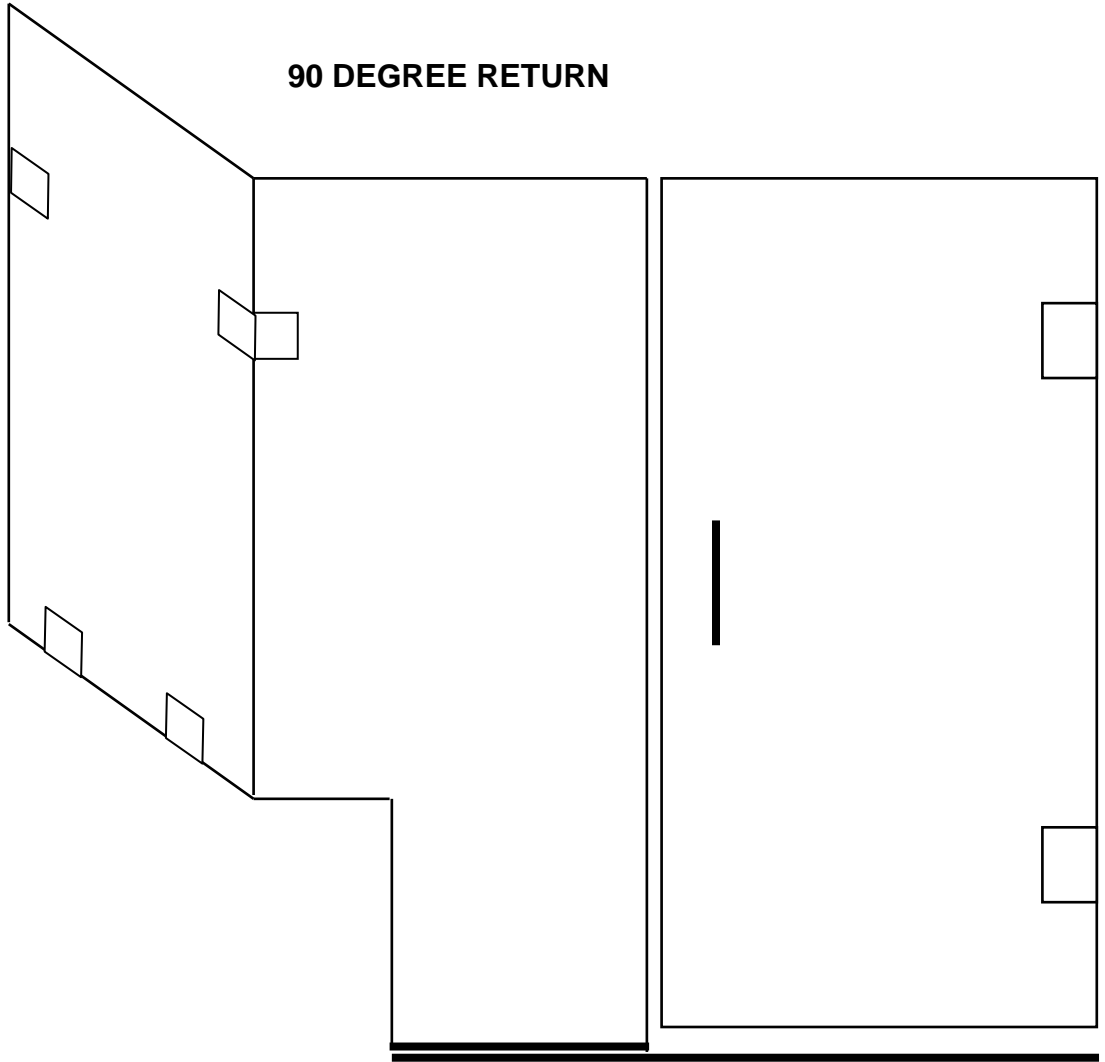

90 DEGREE RETURN

WISCONSIN SHOWER DOOR