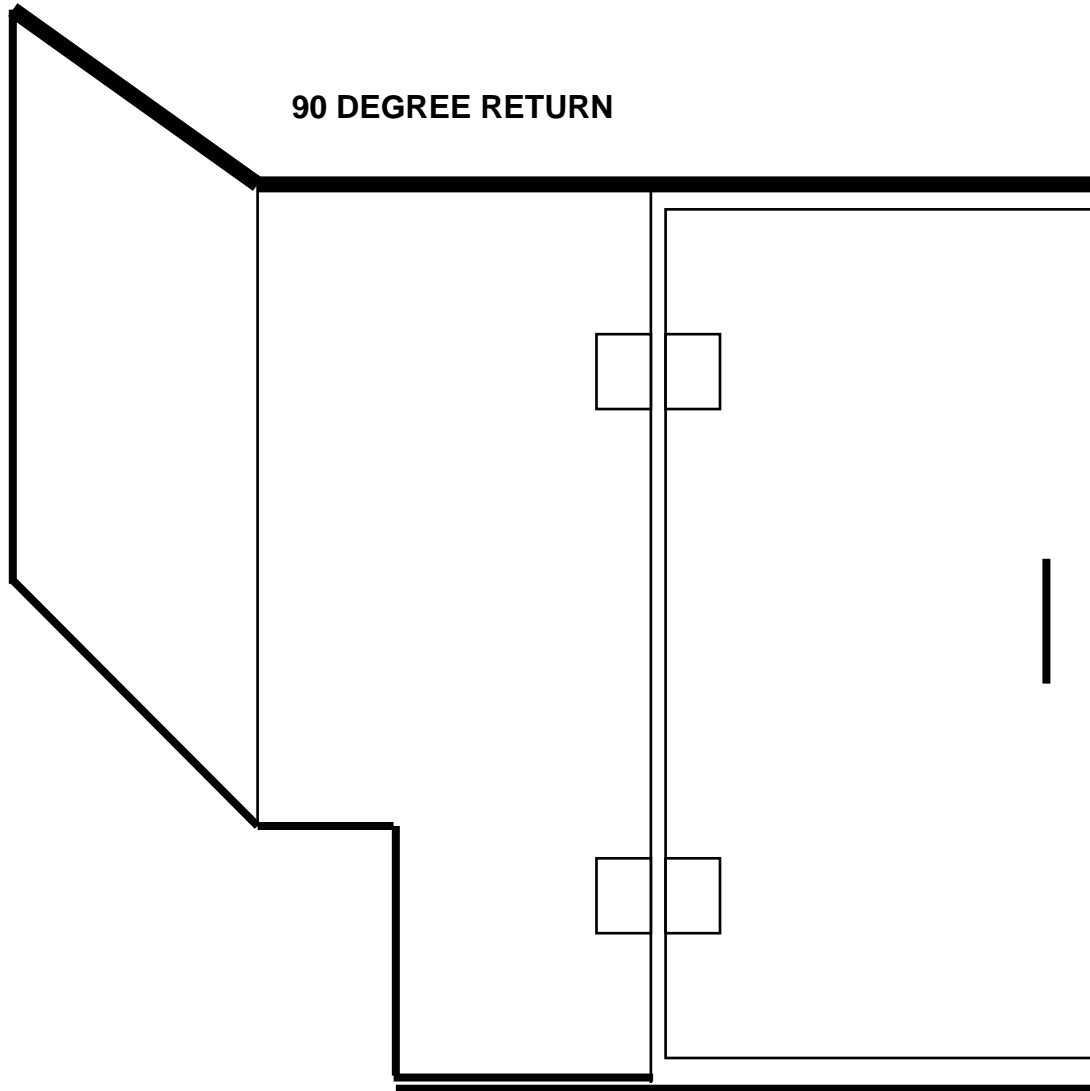

90 DEGREE RETURN

WISCONSIN SHOWER DOOR