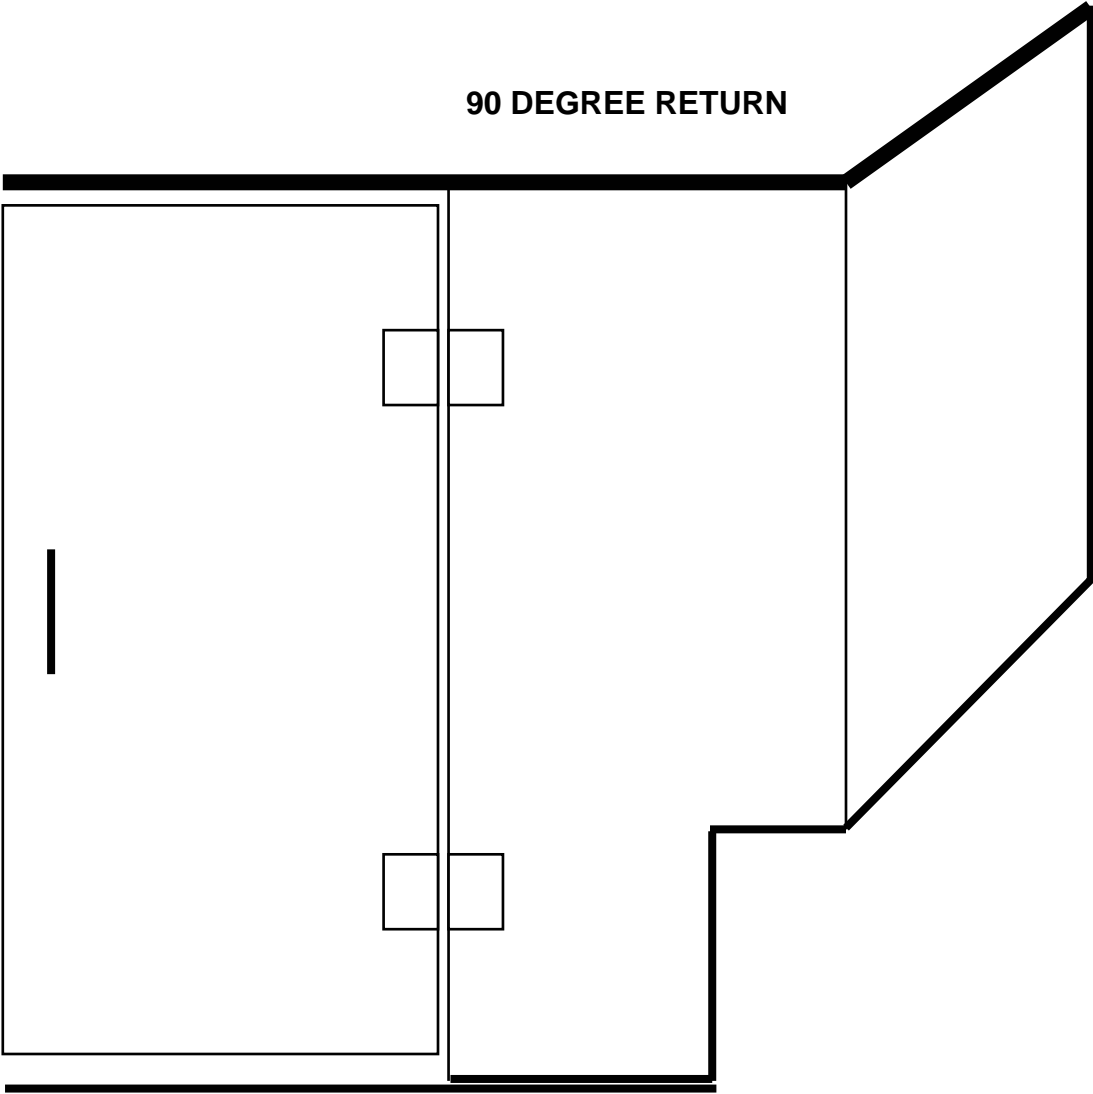

90 DEGREE RETURN

*WISCONSIN SHOWER DOOR*