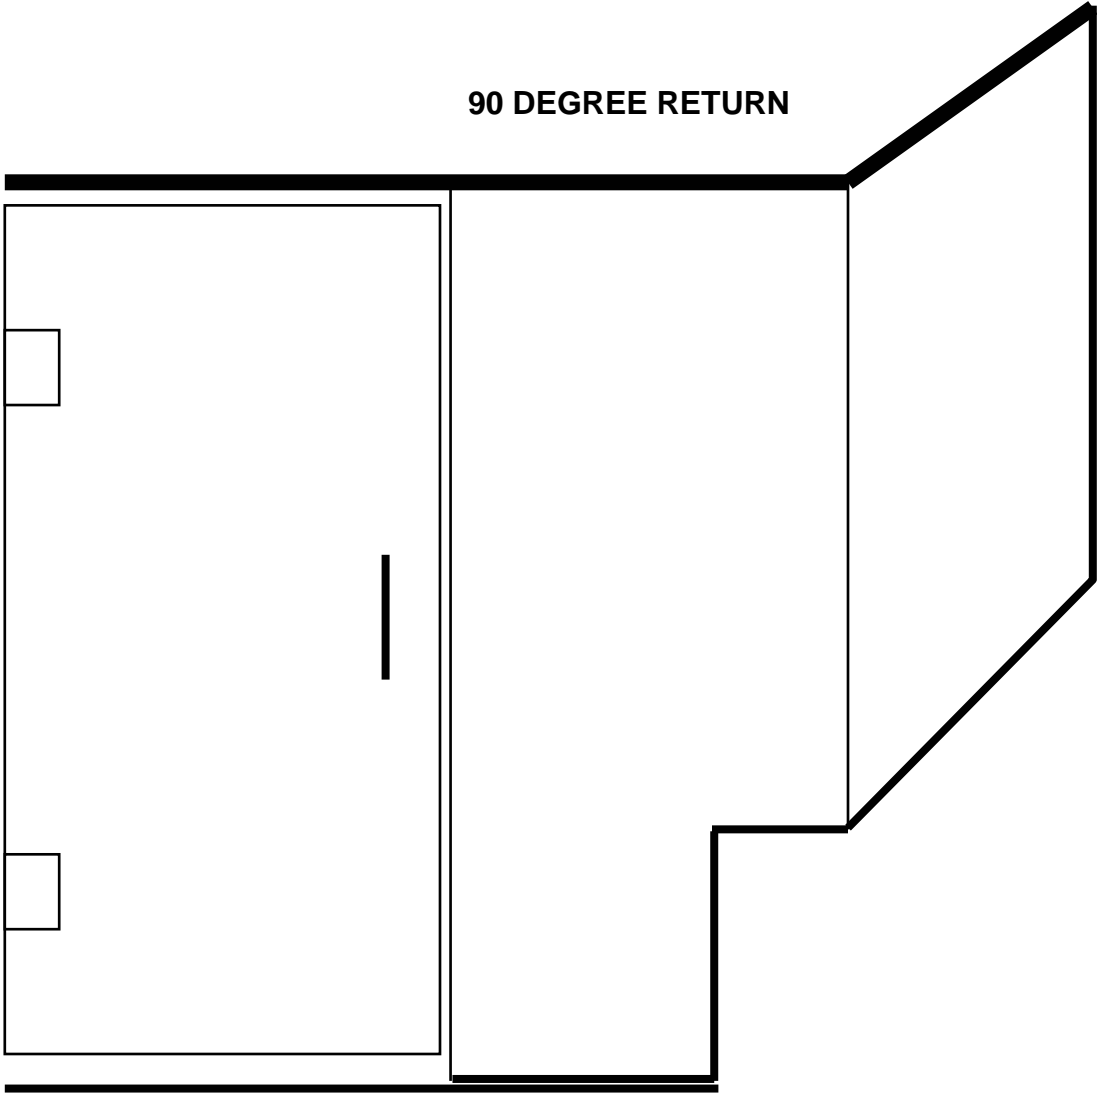

90 DEGREE RETURN

*WISCONSIN SHOWER DOOR*