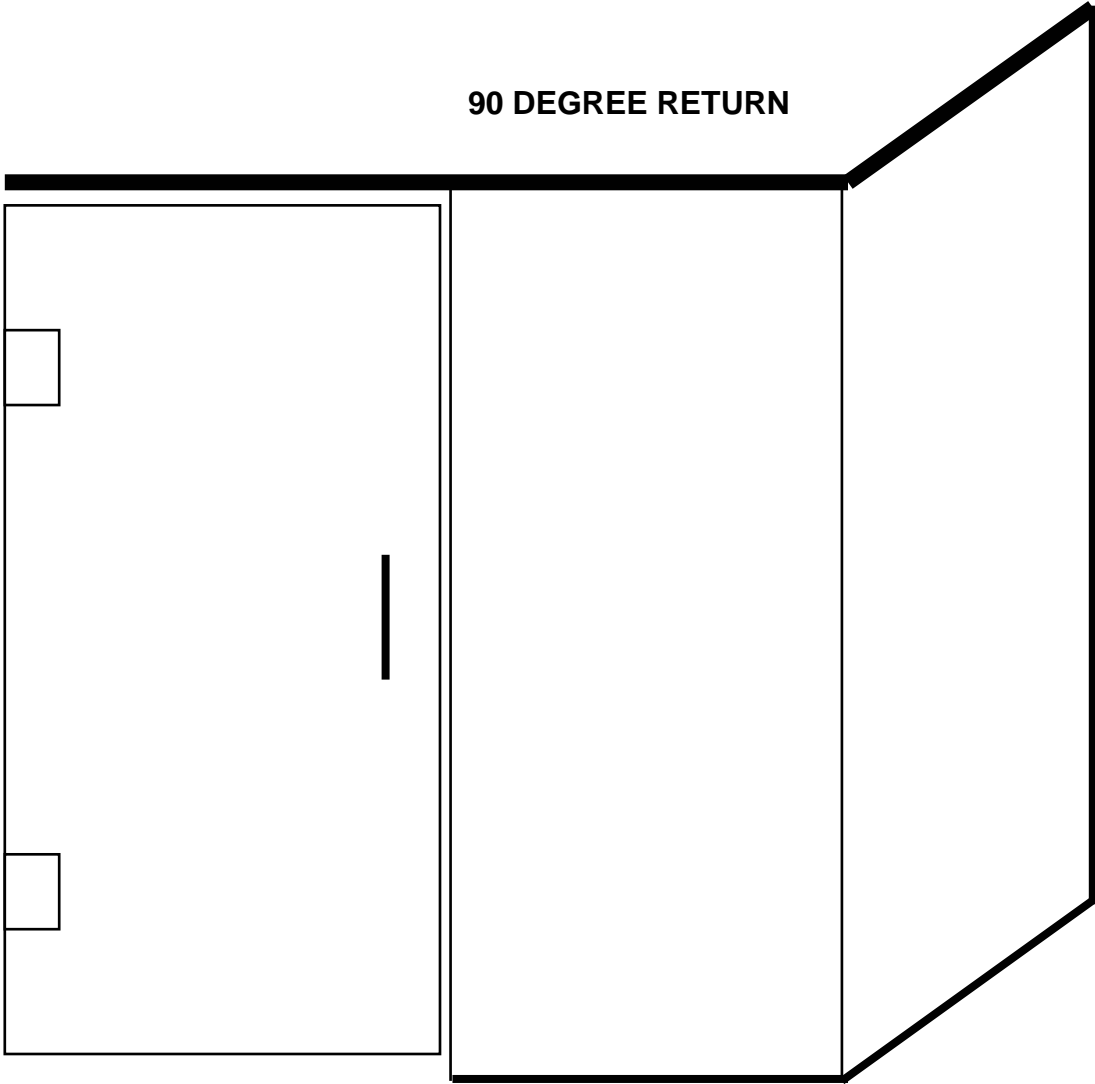

90 DEGREE RETURN

*WISCONSIN SHOWER DOOR*