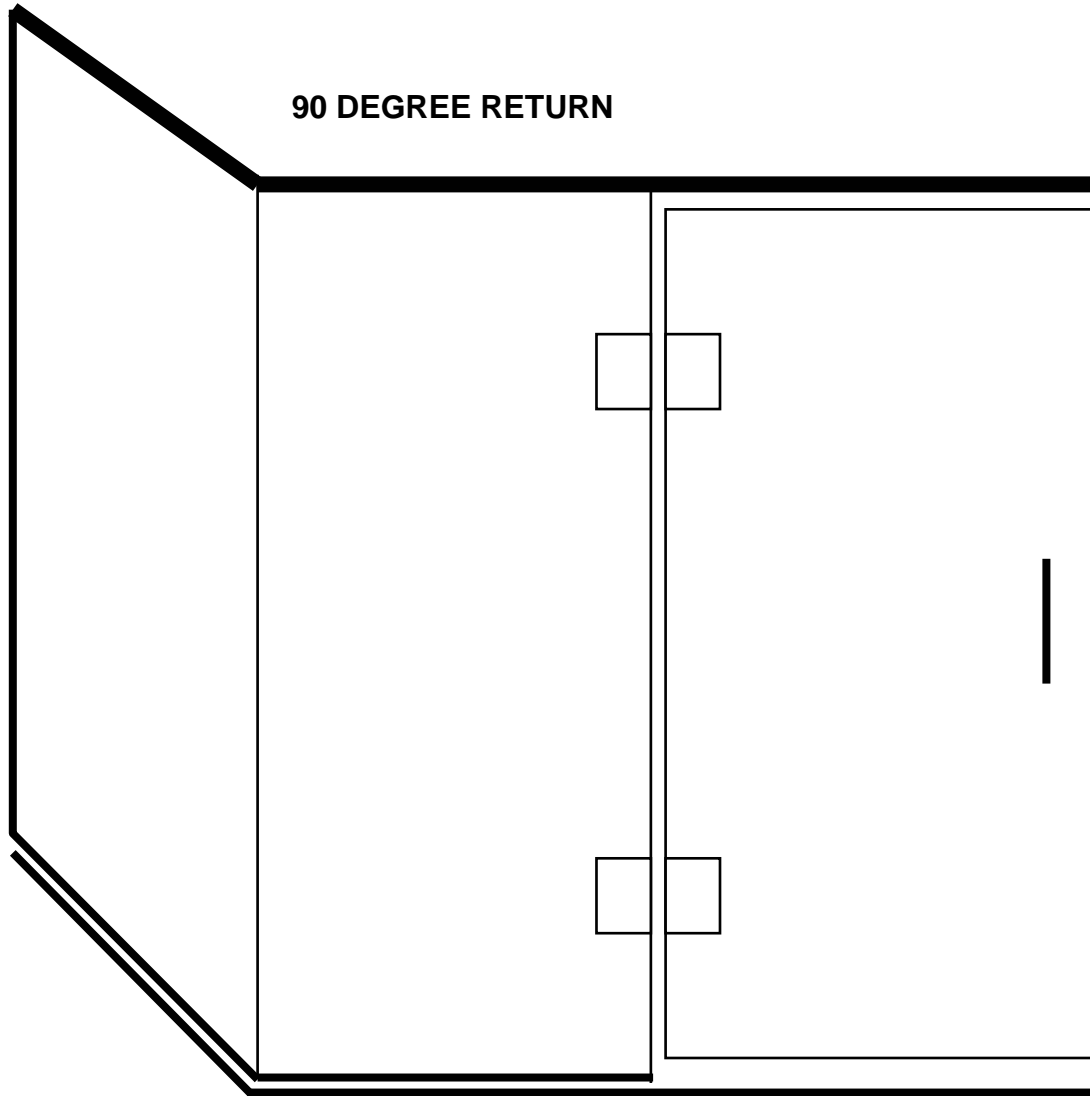

90 DEGREE RETURN

WISCONSIN SHOWER DOOR