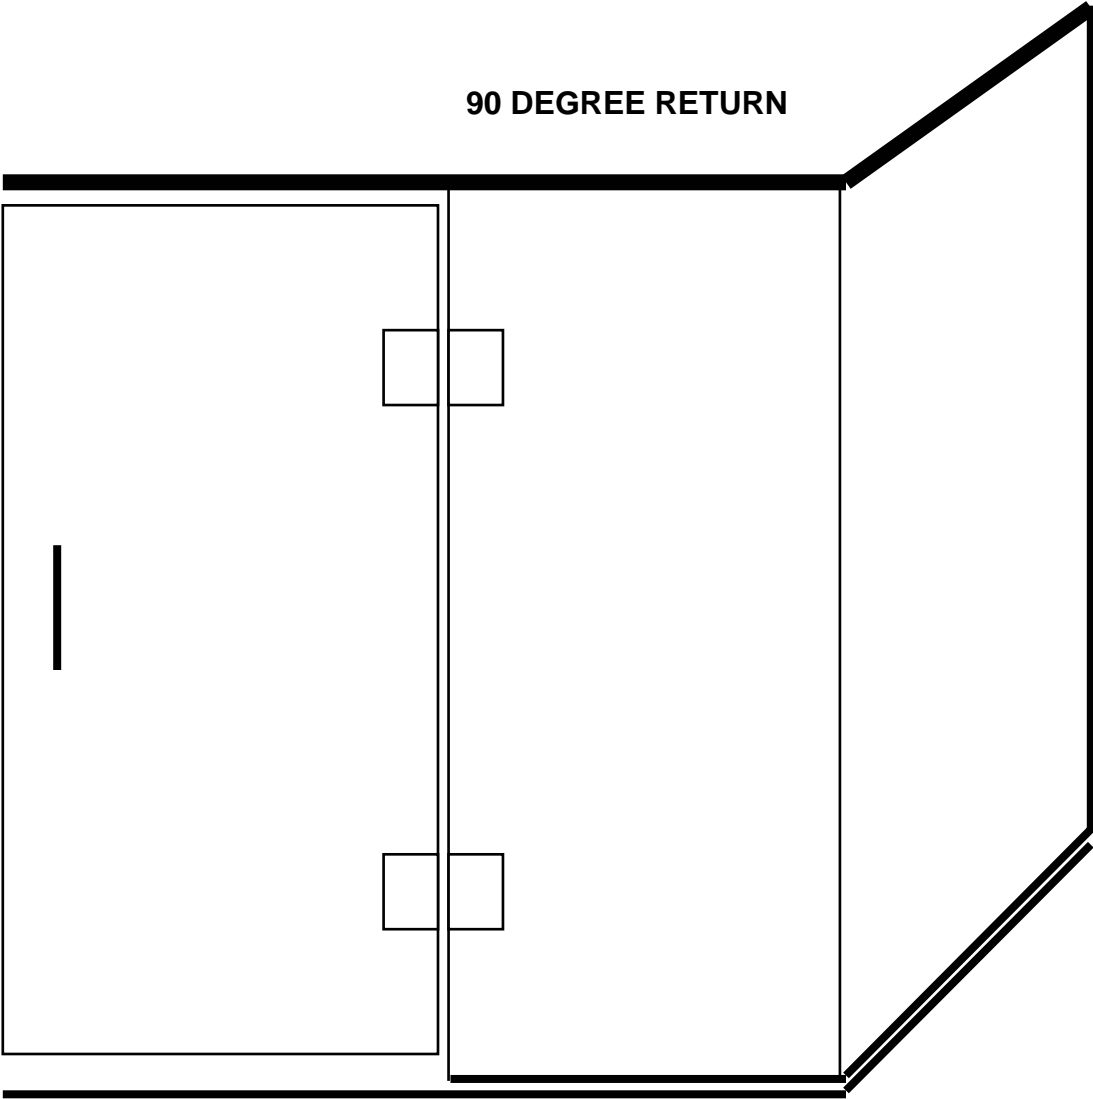

90 DEGREE RETURN

WISCONSIN SHOWER DOOR