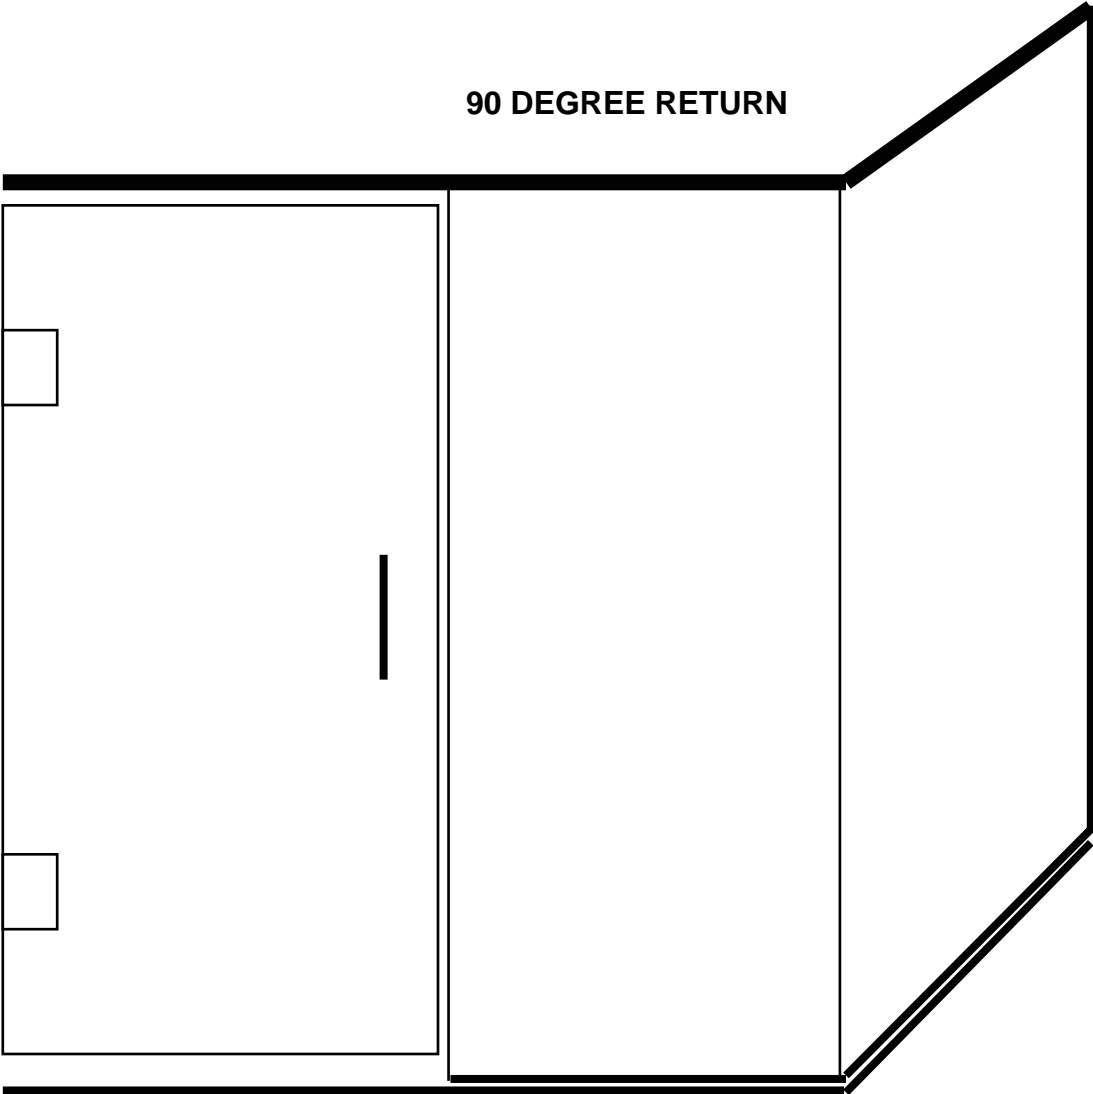

90 DEGREE RETURN

*WISCONSIN SHOWER DOOR*