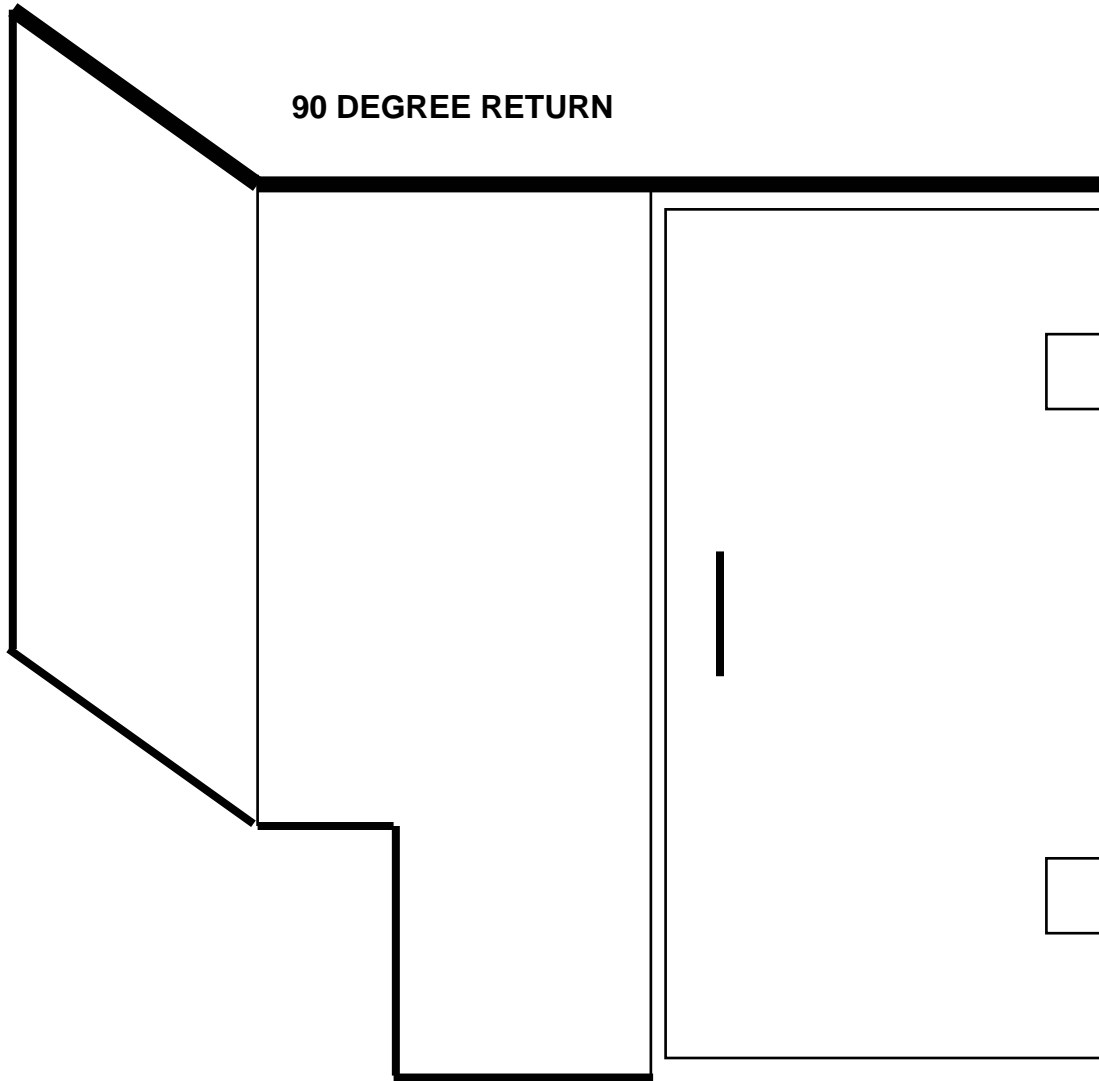

90 DEGREE RETURN

WISCONSIN SHOWER DOOR