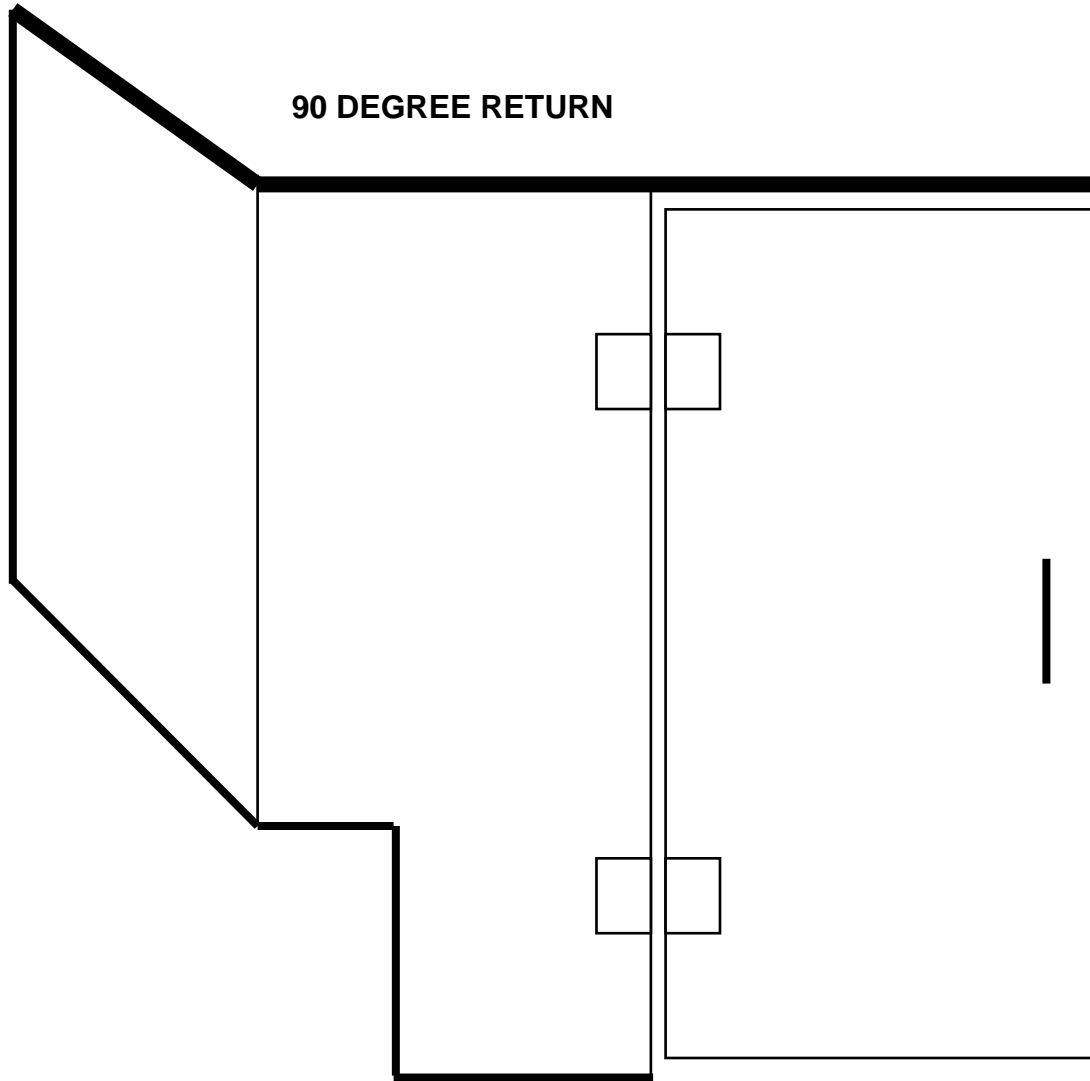

90 DEGREE RETURN

WISCONSIN SHOWER DOOR