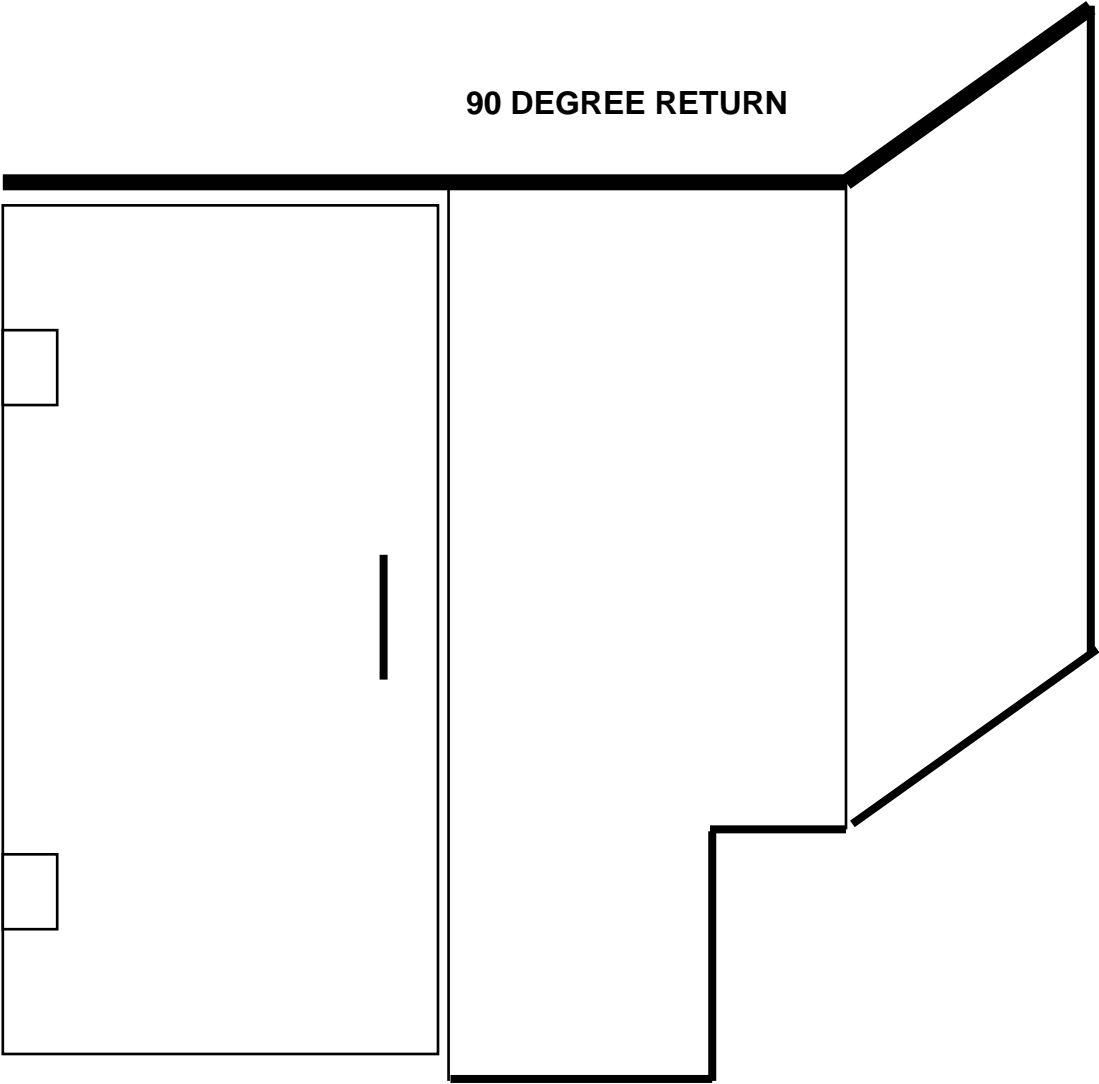

90 DEGREE RETURN

*WISCONSIN SHOWER DOOR*